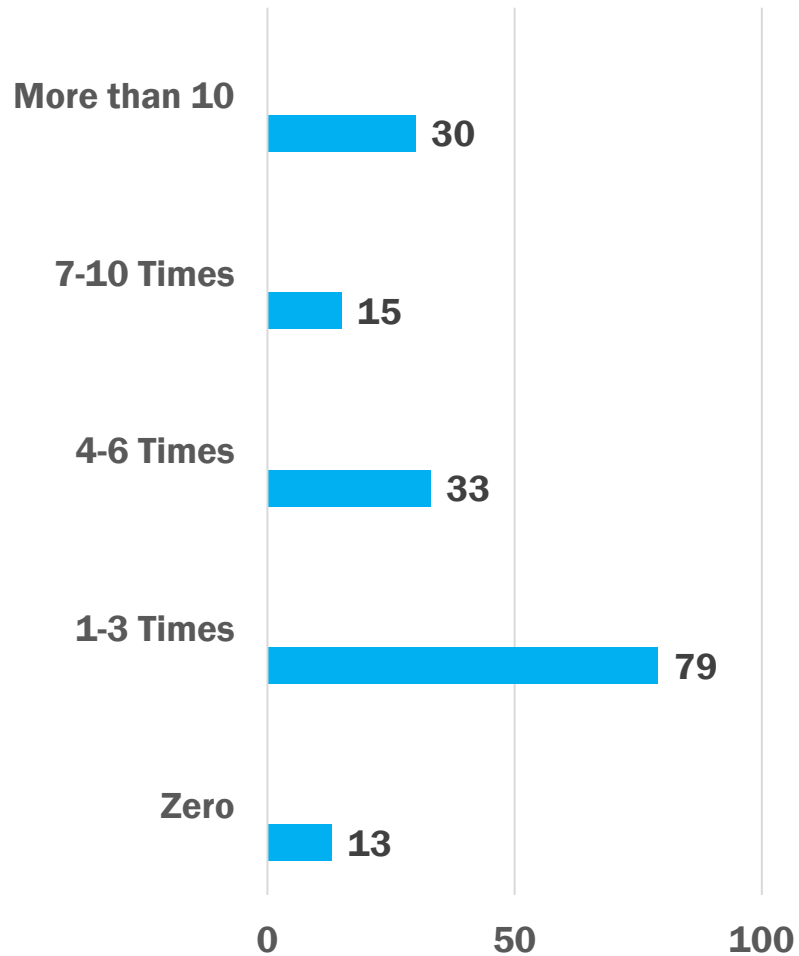

2024

Renville County Parks Survey

170 Respondents

Which Renville County Parks did you visit?

• Anderson Lake	8
• Beaver Falls	87
• Birch Coulee	49
• Lake Allie	33
• Mack Lake	20
• Skalbekken	64
• Vicksburg	48
• None	17

How many times did you visit a park in 2024?

If you didn't visit in 2024, was there a specific reason why?

- **Lack of time**
- **To far away**
- **Weather/Flooding**

How did you hear about the parks?

- **Resident/From Area 29**
- **Advertising 11**
- **Exploring the area 6**
- **Horse Clubs 4**