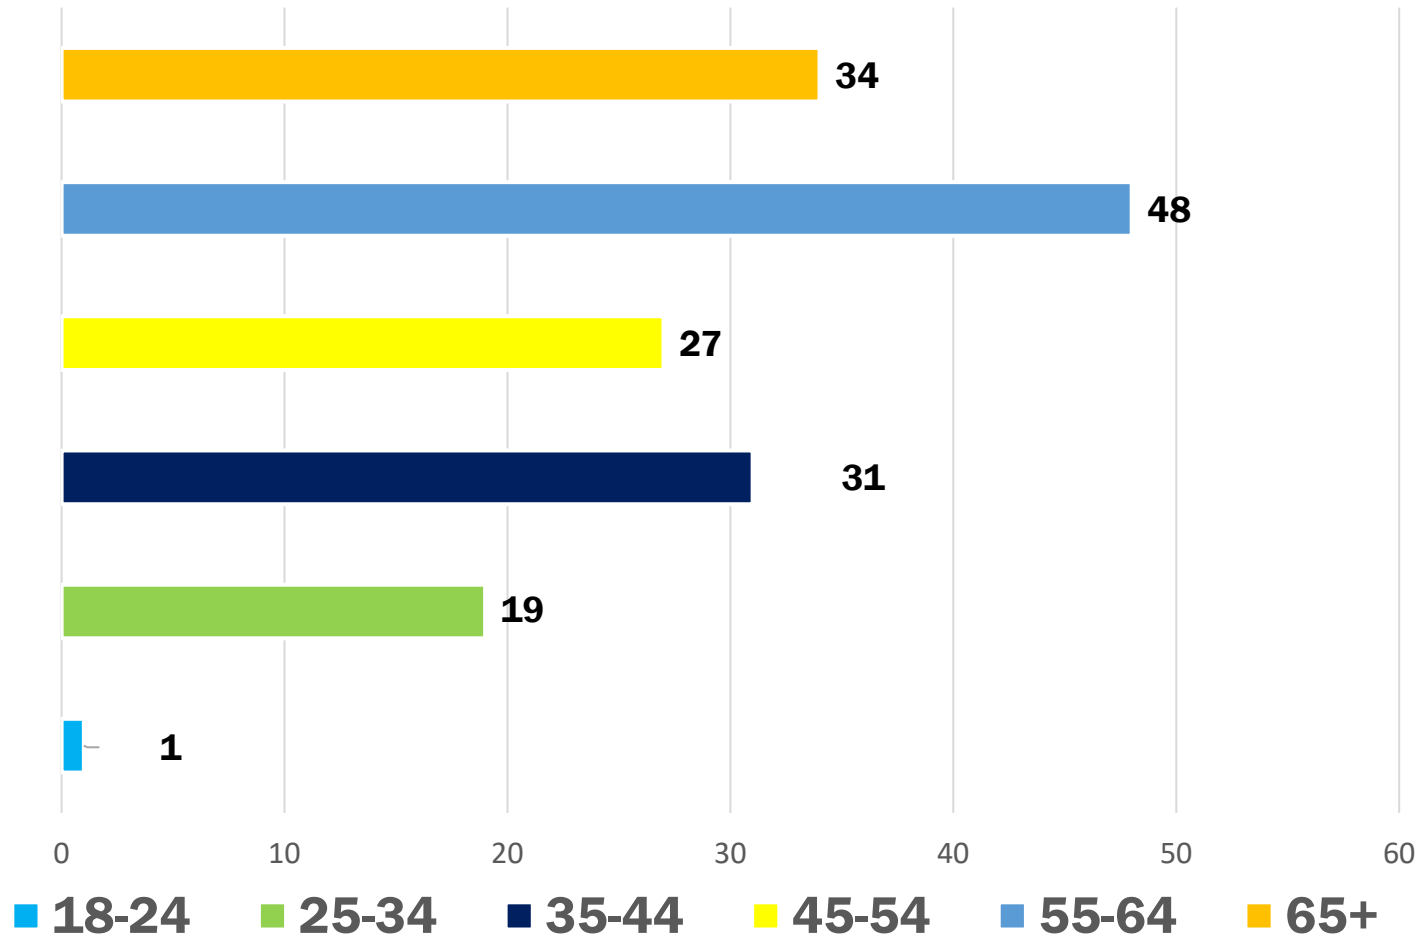

What parks do you use the trails?

How do you use the trails?

Have you used the winter groomed trails in Beaver Falls or Skalbekken?

- **Beaver Falls- 2**
- **Skalbekken- 6**
- **Both- 4**
- **I have not but plan to- 42**
- **I do not plan on using them- 115**

Where do you live?

- **Renville County 57**
- **Out of County 101**
- **Out of State 10**

How far do you travel?

- **30 Minutes or less - 73**
- **30 Minutes to an Hour - 27**
- **1 Hour or more - 67**

What is your age?