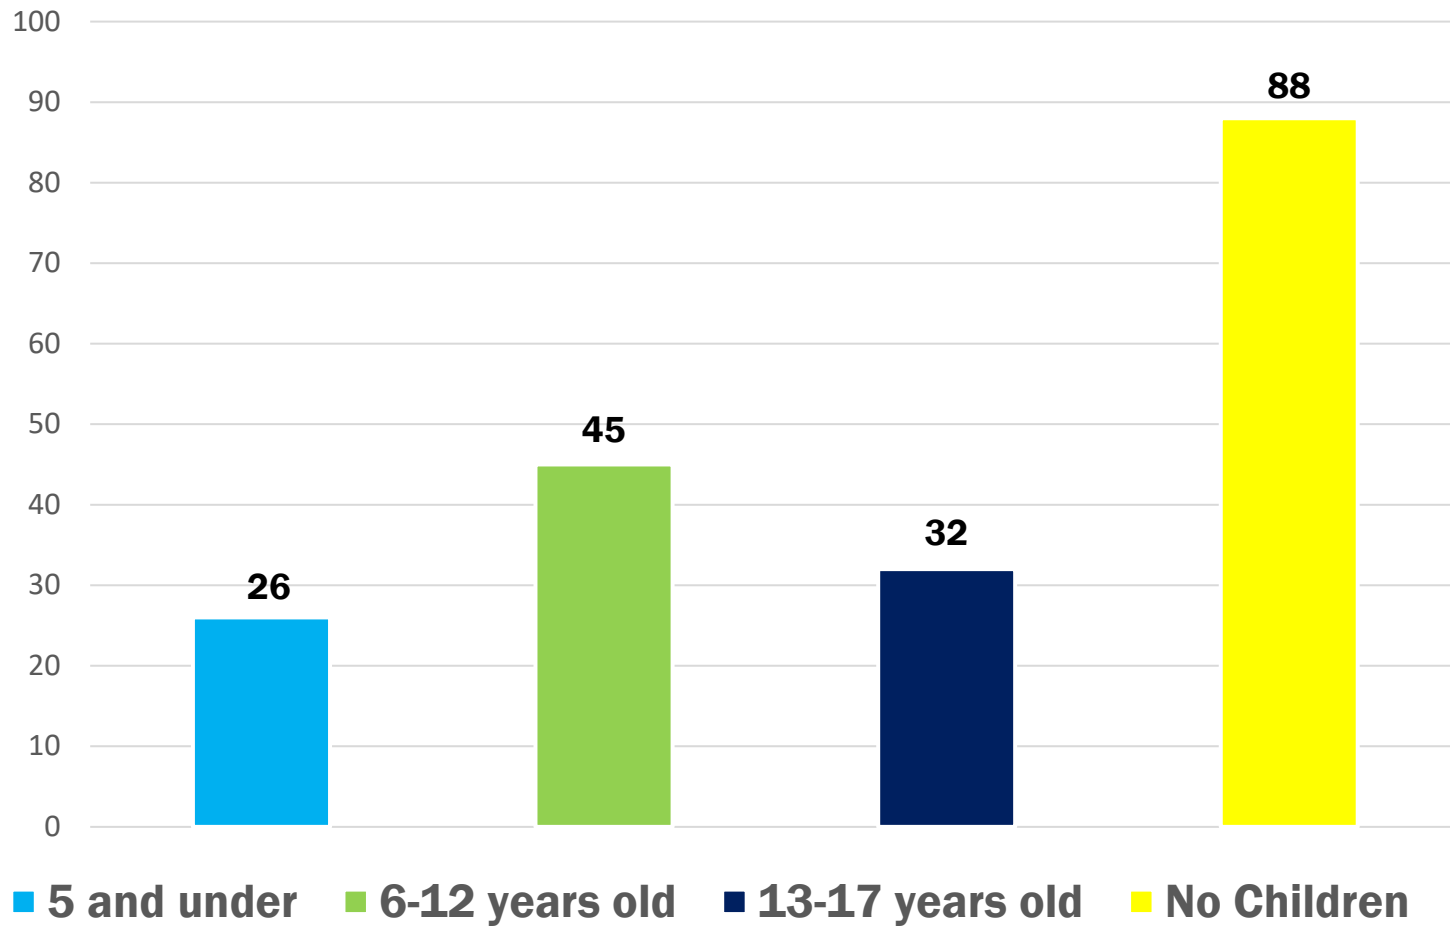

Do you bring children with you? If so, what is their age range?