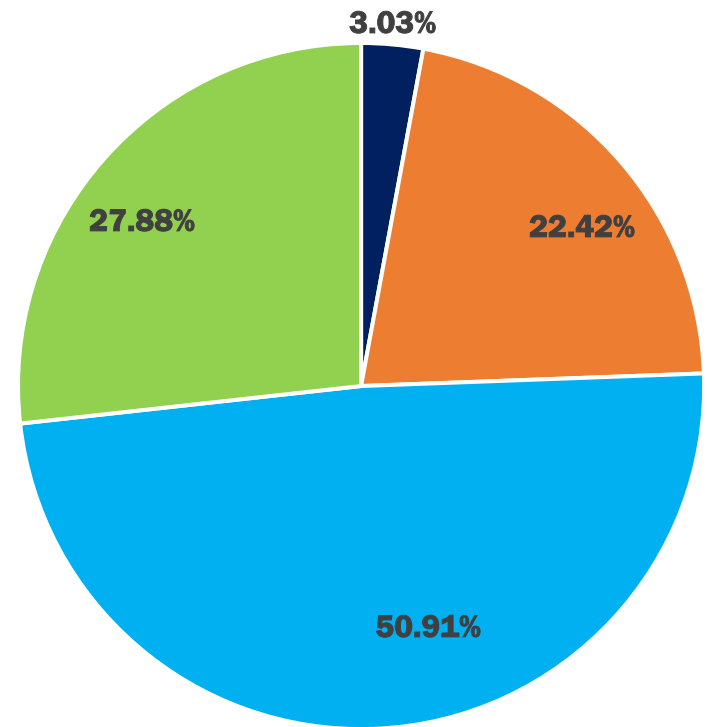

What activities would you like? 161 people said:

- Educational Events 24
- Geocaching 23
- Community Events 20
- Scavenger Hunts 13
- Frisbee Golf 10
- Guided Trail Tours 7
- Volleyball Nets 5
- Nothing 101

What parks do you use the trails?

How do you use the trails?

Have you used the winter groomed trails in Beaver Falls or Skalbekken?

- **Beaver Falls- 2**
- **Skalbekken- 6**
- **Both- 4**
- **I have not but plan to- 42**
- **I do not plan on using them- 115**