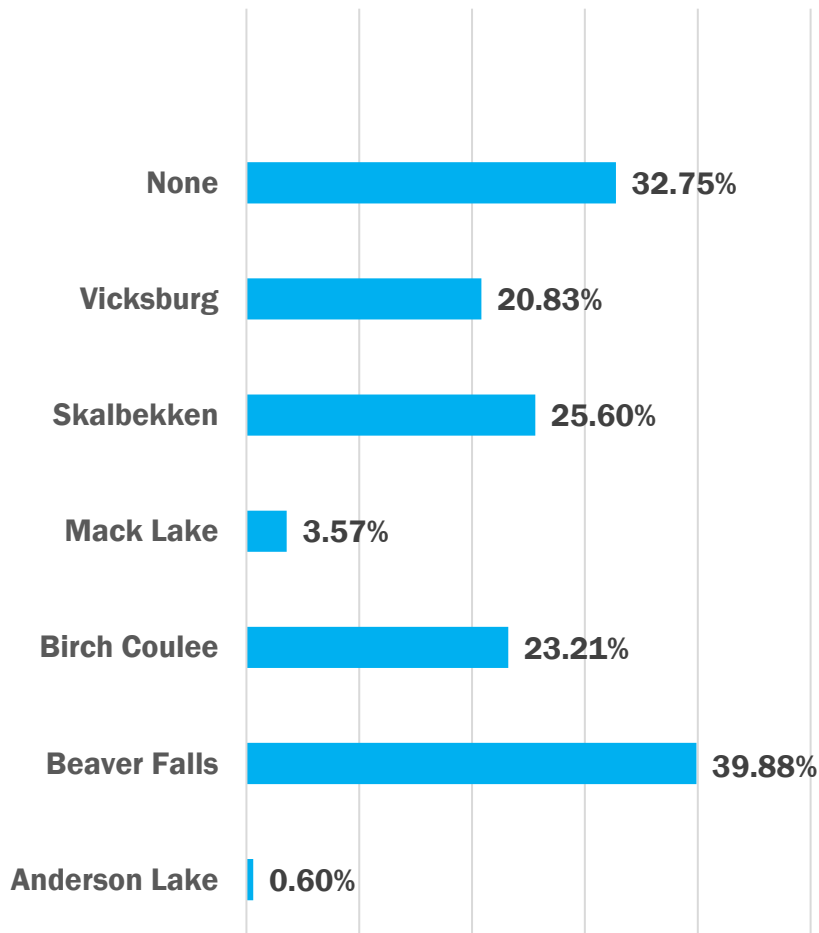

How much time do you spend when you visit?

Daytime user or Camper?

- **Daytime** **37**
- **Camper** **59**
- **Both** **72**

Park improvements you'd like to see?

• Restroom/Showers	83	• Better Security	6
• Electricity/Water	70	• More or improved trails	6
• Playground Equipment	26	• Groomed winter trails	4
• ATV Trails	25	• Improved camping spots	3
• More Trash Cans	23	• Dump stations	2
• Designated Fishing Areas	22	• One way traffic	2
• Sleeper Cabins	21	• Sewer hookups	1
• More Shelters	12		

What parks do you use the trails?

How do you use the trails?

Have you used the winter groomed trails in Beaver Falls or Skalbekken?

- **Beaver Falls- 2**
- **Skalbekken- 6**
- **Both- 4**
- **I have not but plan to- 42**
- **I do not plan on using them- 115**