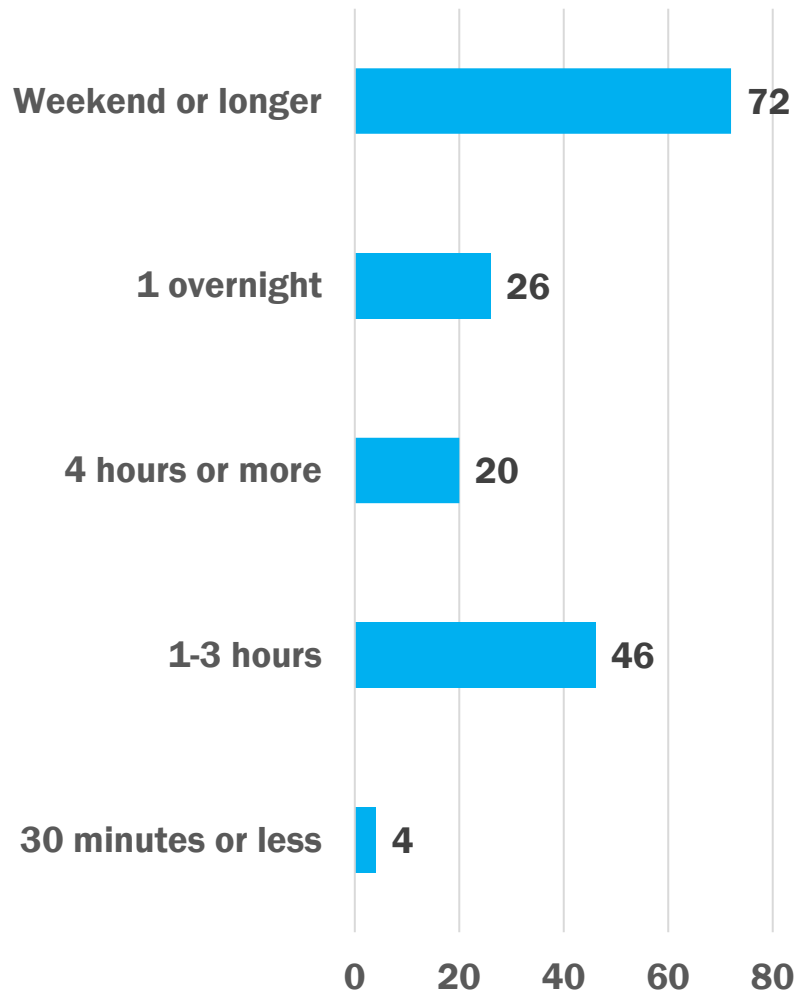

How many times did you visit a park in 2024?

If you didn't visit in 2024, was there a specific reason why?

- **Lack of time**
- **To far away**
- **Weather/Flooding**

How did you hear about the parks?

- **Resident/From Area 29**
- **Advertising 11**
- **Exploring the area 6**
- **Horse Clubs 4**

Overall opinion of the condition and maintenance of the parks you visit?

Overall opinion of the Renville County Parks System?

What brings you to visit Renville County Parks?

• Camping	110	• Canoeing/Kayaking	15
• Walking/Hiking Trails	71	• Boating	13
• Fishing	52	• Biking	9
• Nature/Wildlife	50	• Shelter/Picnic	4
• Horseback Riding	45	• ATV Riding	3
• Archery Hunt	17	• Snowmobiling	3
• Swimming/Tubing	16	• Winter Trails	3
		• Woodcutting	2

How much time do you spend when you visit?

Daytime user or Camper?

- **Daytime** **37**
- **Camper** **59**
- **Both** **72**

Park improvements you'd like to see?

• Restroom/Showers	83	• Better Security	6
• Electricity/Water	70	• More or improved trails	6
• Playground Equipment	26	• Groomed winter trails	4
• ATV Trails	25	• Improved camping spots	3
• More Trash Cans	23	• Dump stations	2
• Designated Fishing Areas	22	• One way traffic	2
• Sleeper Cabins	21	• Sewer hookups	1
• More Shelters	12		