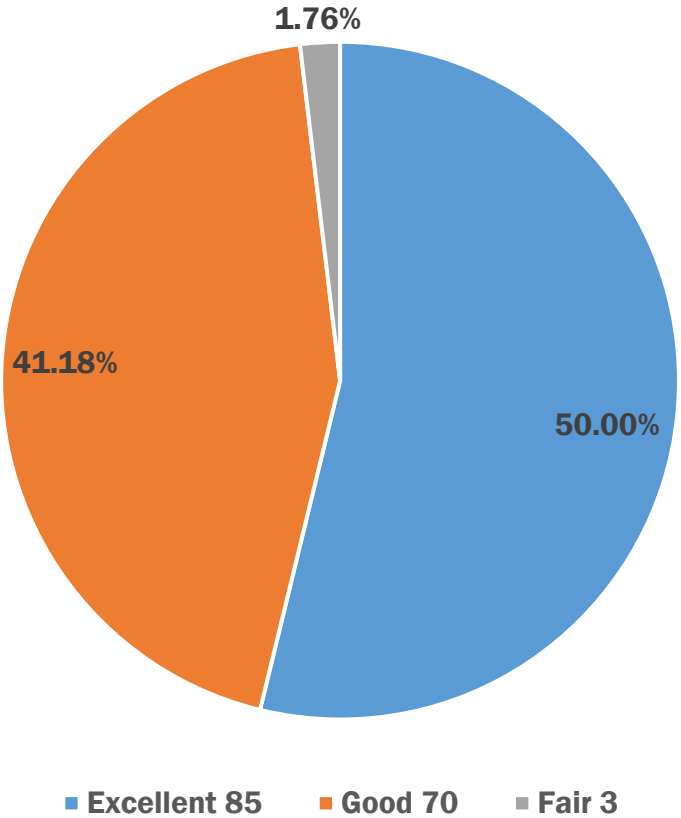

Overall opinion of the condition and maintenance of the parks you visit?