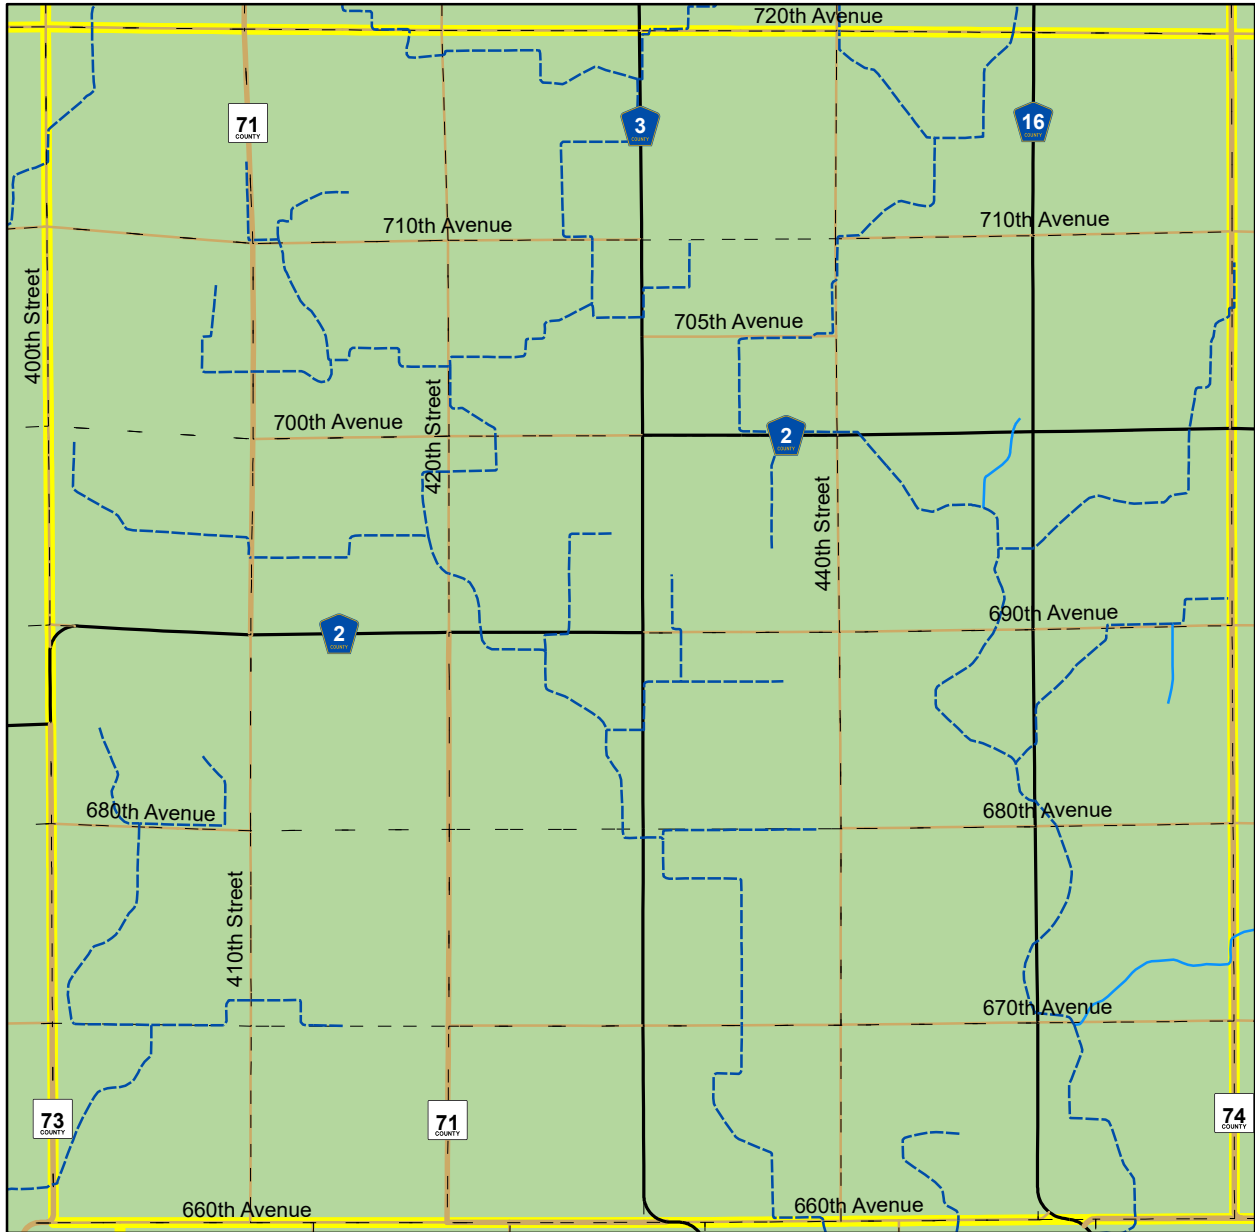

Renville County, MN

Bandon Township

Zoning Map

March 2019

Zoning Districts

- | | | |
|---|--|--|
|  Agricultural (A) |  US & MN Highways |  Drainage Ditch |
|  Commercial / Industrial (CI) |  C.S.A.H. |  Stream |
|  HealthCare / Mixed Use (HCMU) |  County Roads |  Lakes & Rivers |
|  Incorporated Cities (IC) |  Township Roads | |
|  Rural Residential (RR) |  Municipal_Roads | |
|  Shoreland (SH) | | |
|  Urban Expansion (UE) | | |