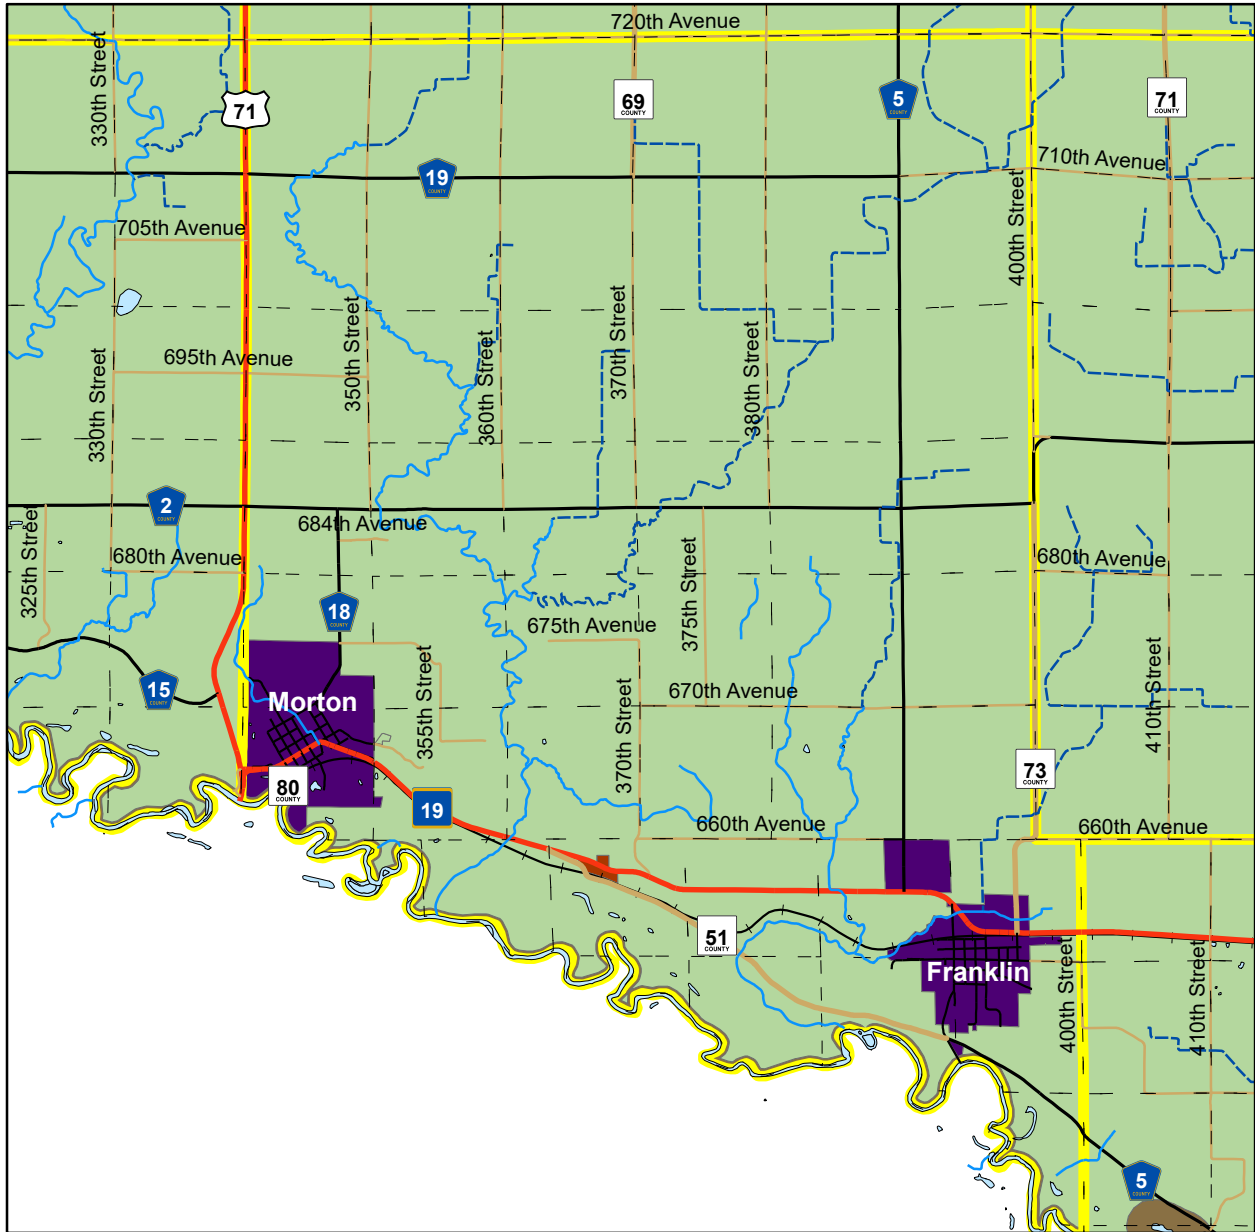

# Renville County, MN

## Birch Cooley Township

### Zoning Map

March 2019

#### Zoning Districts

- |   |  |   |
|---|--|---|
|  Agricultural (A)              |  US & MN Highways |  Drainage Ditch |
|  Commercial / Industrial (CI)  |  C.S.A.H.         |  Stream         |
|  HealthCare / Mixed Use (HCMU) |  County Roads     |  Lakes & Rivers |
|  Incorporated Cities (IC)      |  Township Roads   |   |
|  Rural Residential (RR)        |  Municipal_Roads  |   |
|  Shoreland (SH)                |  |   |
|  Urban Expansion (UE)          |  |   |