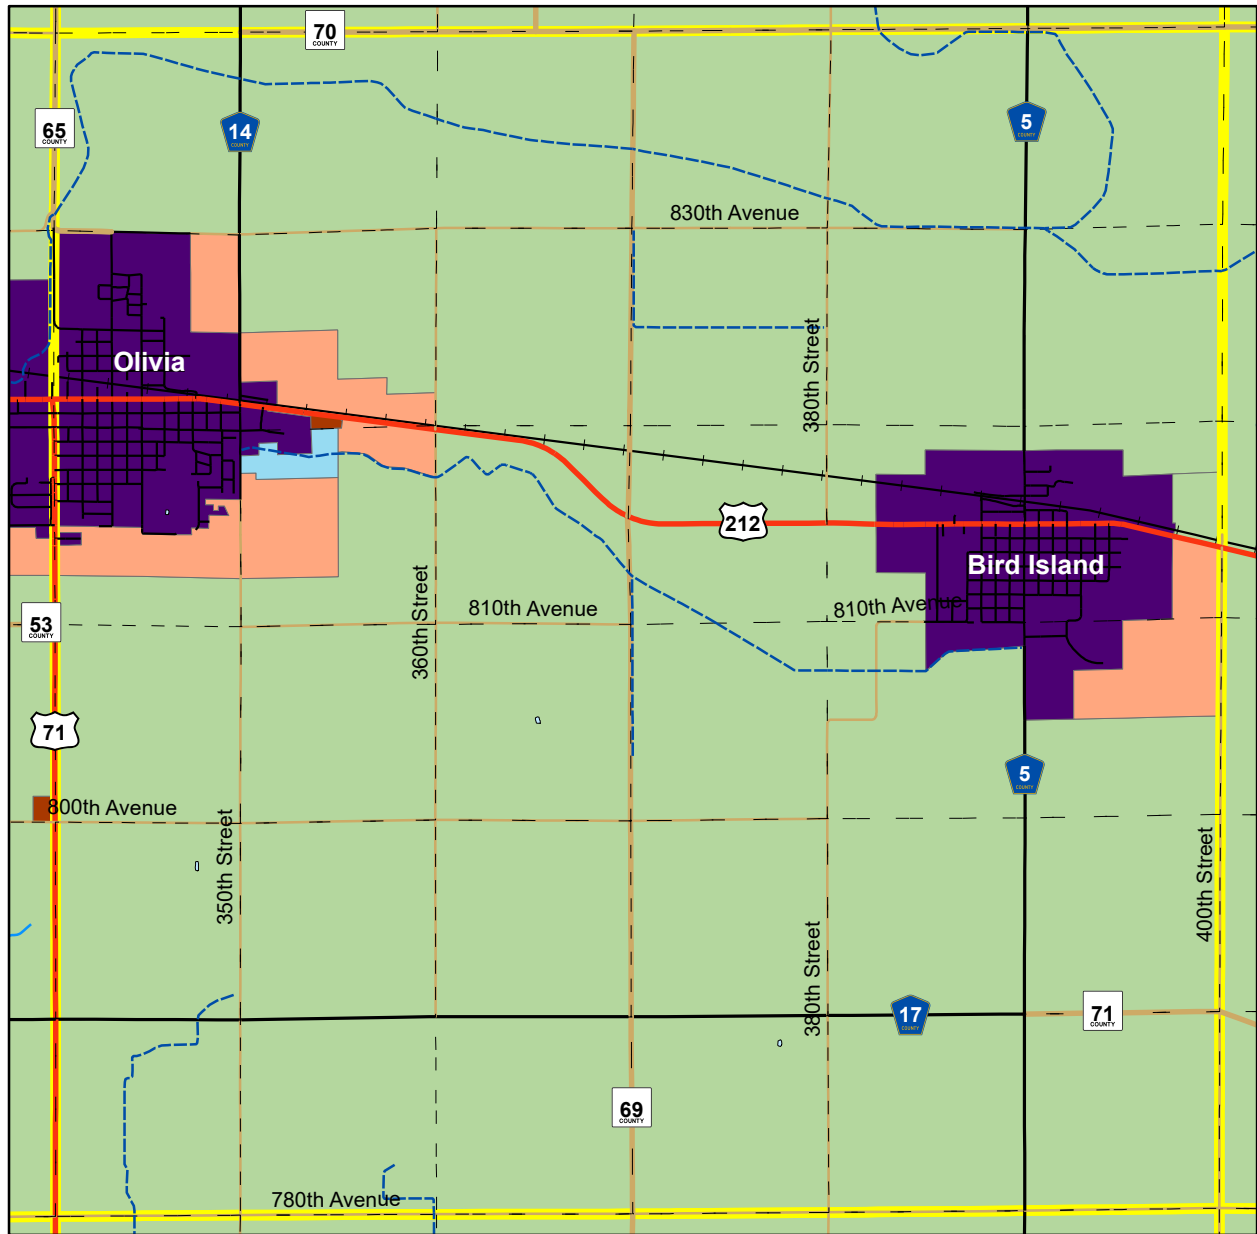

# Renville County, MN

## Bird Island Township

### Zoning Map

March 2019

#### Zoning Districts

- |                               |                  |                |
|-------------------------------|------------------|----------------|
| Agricultural (A)              | US & MN Highways | Drainage Ditch |
| Commercial / Industrial (CI)  | C.S.A.H.         | Stream         |
| HealthCare / Mixed Use (HCMU) | County Roads     | Lakes & Rivers |
| Incorporated Cities (IC)      | Township Roads   |                |
| Rural Residential (RR)        | Municipal_Roads  |                |
| Shoreland (SH)                |                  |                |
| Urban Expansion (UE)          |                  |                |