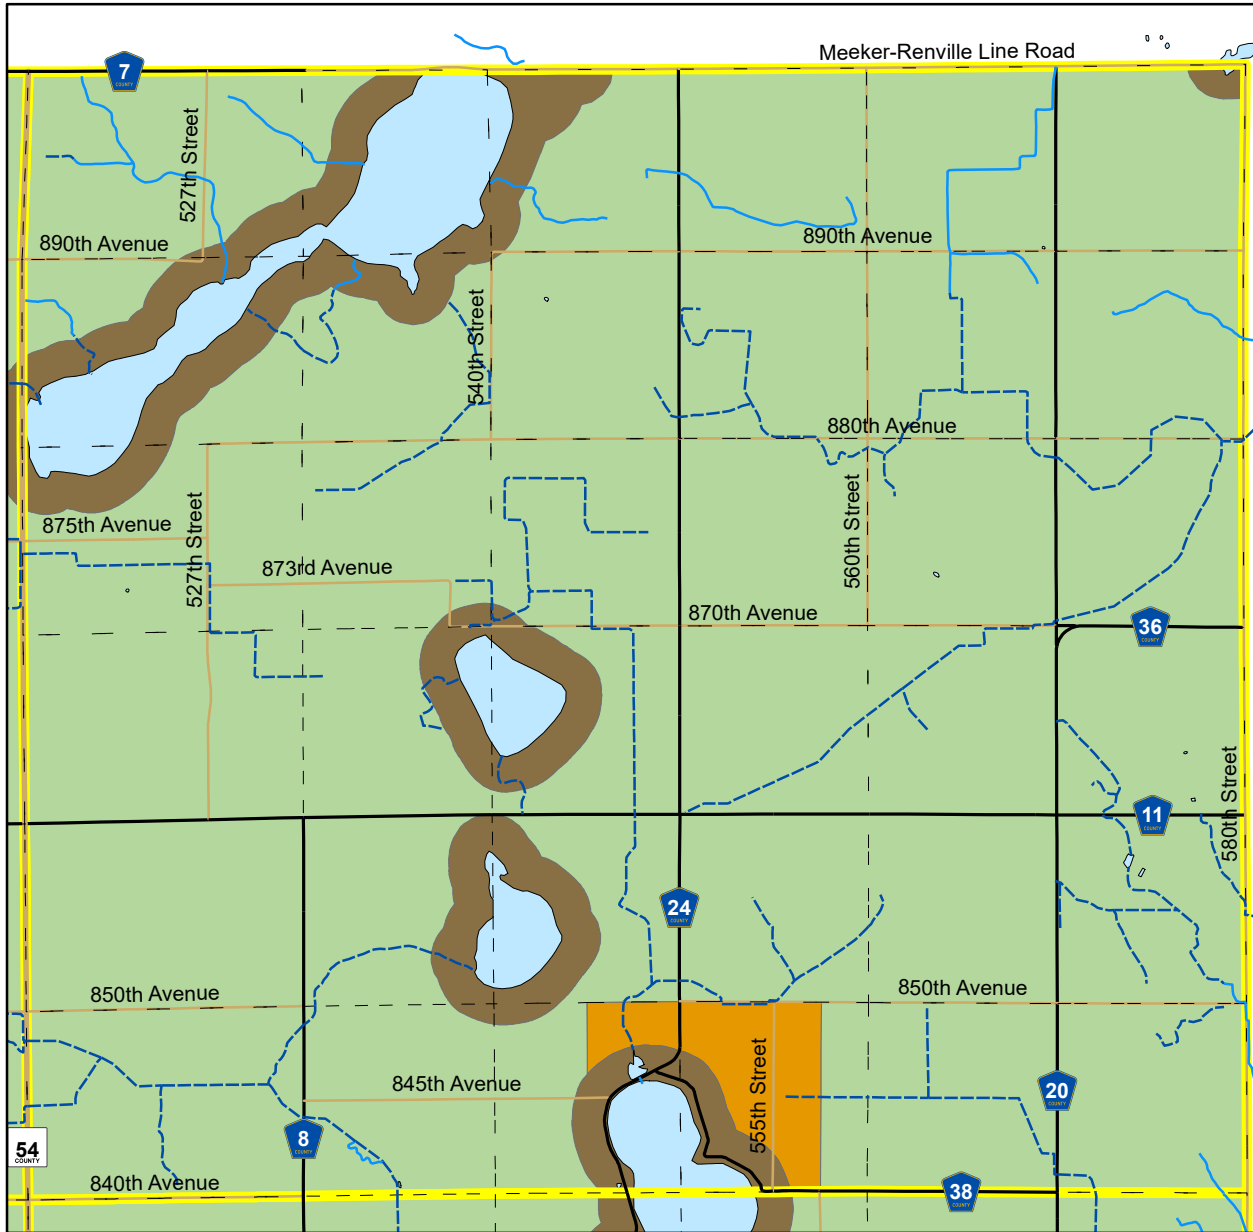

Renville County, MN

Boon Lake Township

Zoning Map

March 2019

Zoning Districts

- | | | |
|-------------------------------|------------------|----------------|
| Agricultural (A) | US & MN Highways | Drainage Ditch |
| Commercial / Industrial (CI) | C.S.A.H. | Stream |
| HealthCare / Mixed Use (HCMU) | County Roads | Lakes & Rivers |
| Incorporated Cities (IC) | Township Roads | |
| Rural Residential (RR) | Municipal_Roads | |
| Shoreland (SH) | | |
| Urban Expansion (UE) | | |