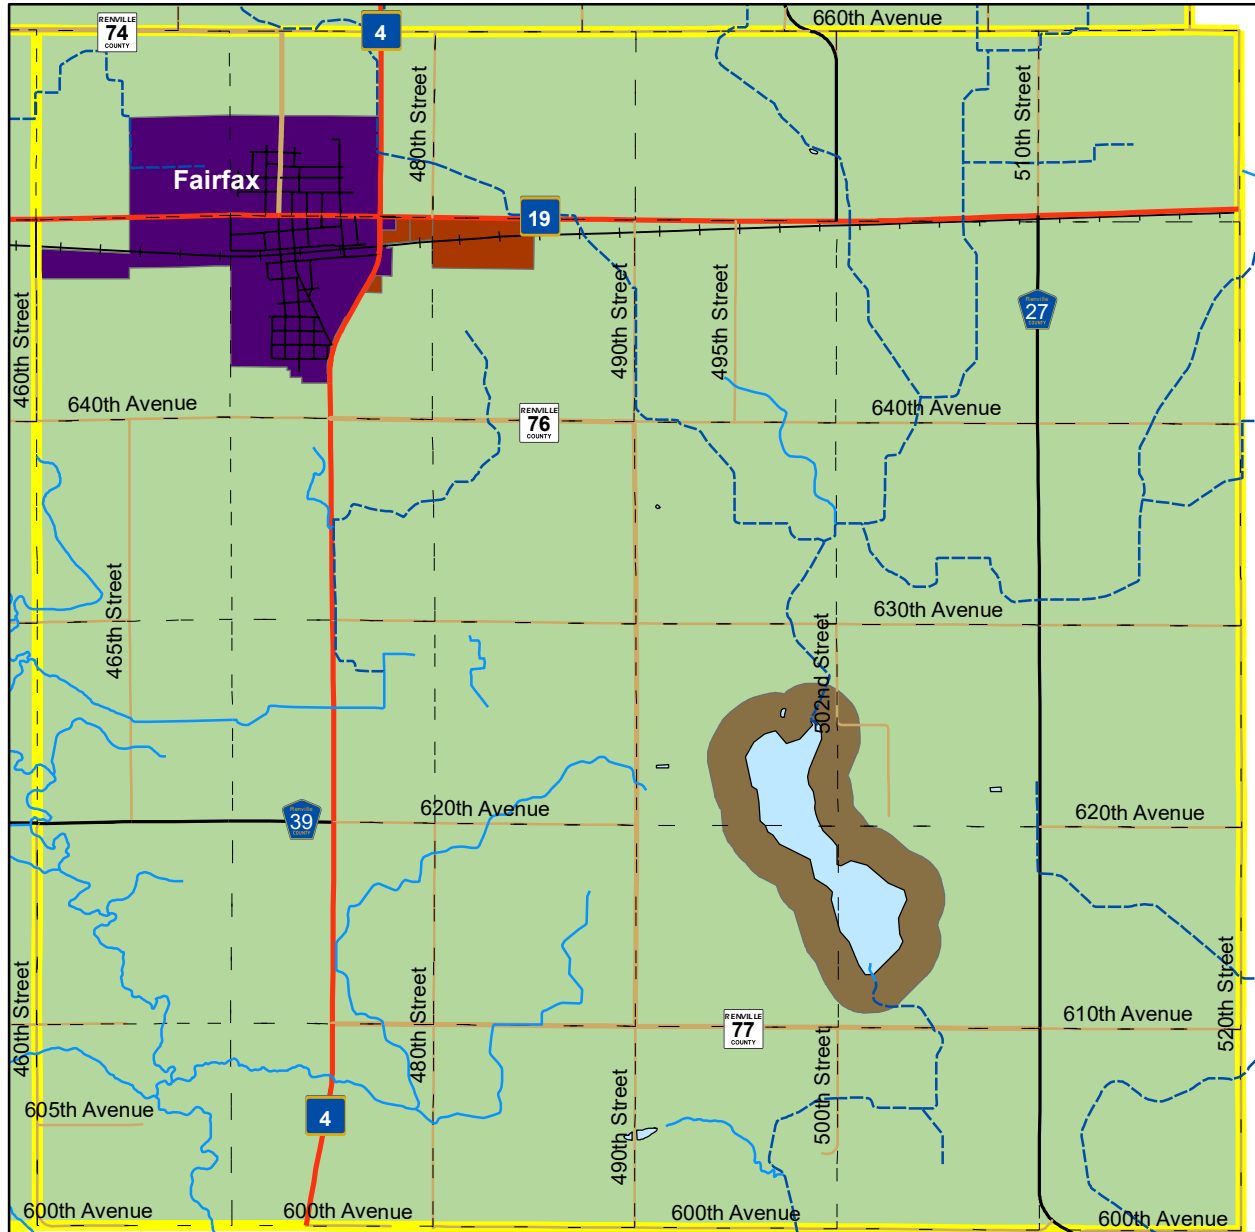

Renville County, MN

Cairo Township

Zoning Map

July 2021

Zoning Districts

- | | | |
|-------------------------------|------------------|----------------|
| Agricultural (A) | US & MN Highways | Drainage Ditch |
| Commercial / Industrial (CI) | C.S.A.H. | Stream |
| HealthCare / Mixed Use (HCMU) | County Roads | Lakes & Rivers |
| Incorporated Cities (IC) | Township Roads | |
| Rural Residential (RR) | Municipal_Roads | |
| Shoreland (SH) | | |
| Urban Expansion (UE) | | |