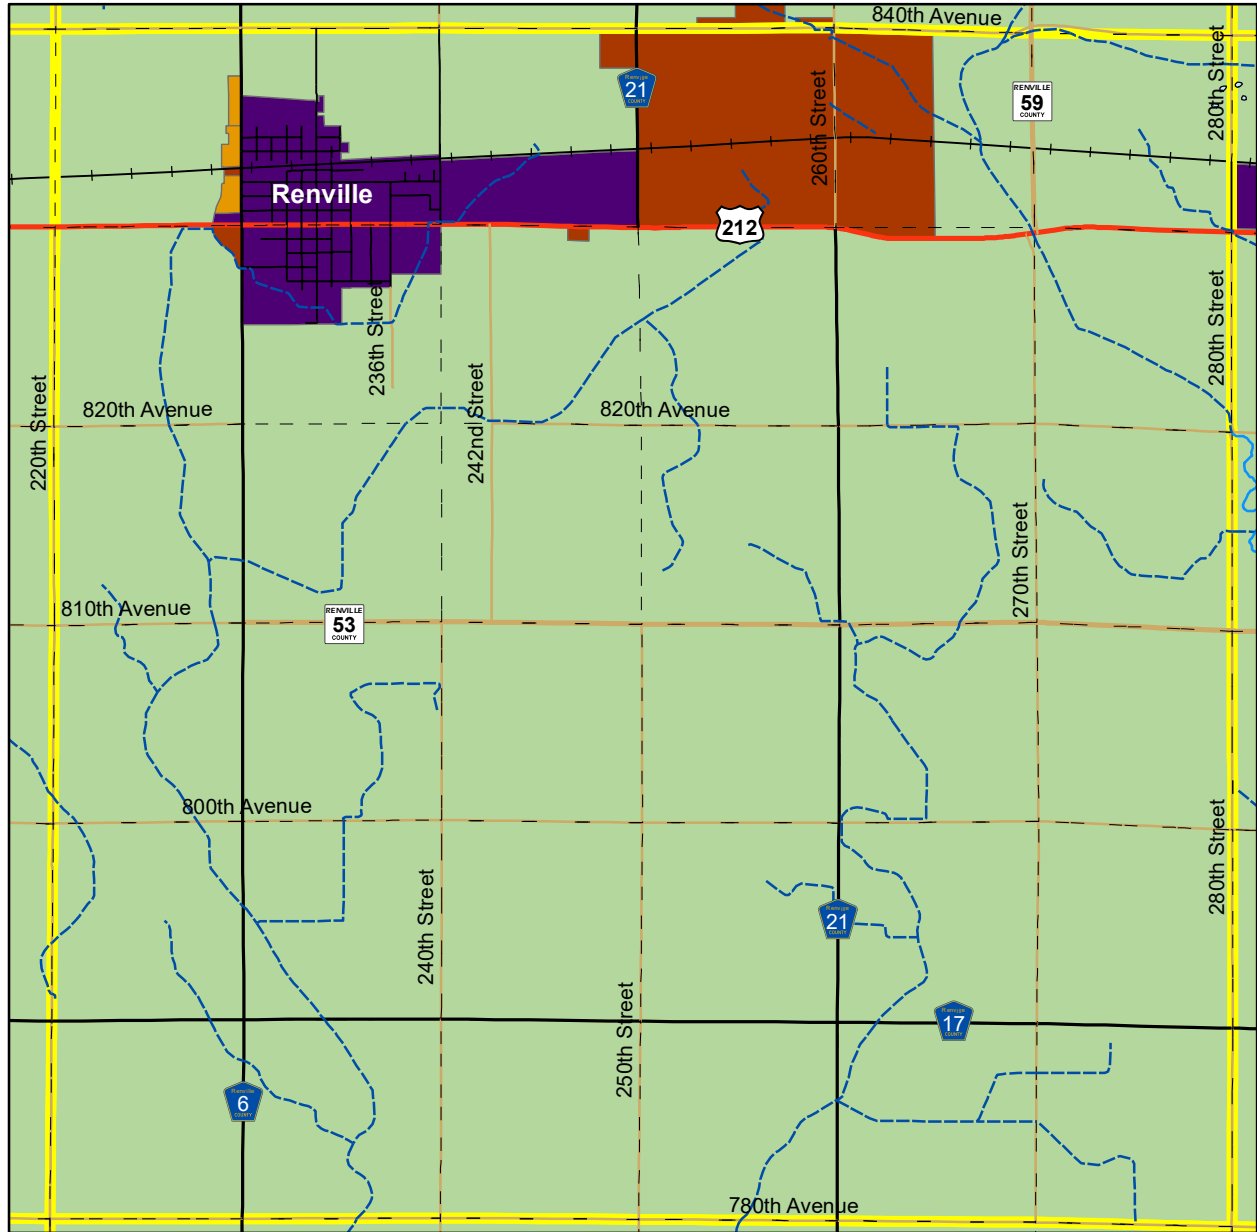

Renville County, MN

Emmet Township

Zoning Map

May 2020

Zoning Districts

- | | | |
|---|--|---|
|  Agricultural (A) |  US & MN Highways |  Drainage Ditch |
|  Commercial / Industrial (CI) |  C.S.A.H. |  Stream |
|  HealthCare / Mixed Use (HCMU) |  County Roads |  Lakes & Rivers |
|  Incorporated Cities (IC) |  Township Roads | |
|  Rural Residential (RR) |  Municipal_Roads | |
|  Shoreland (SH) | | |
|  Urban Expansion (UE) | | |