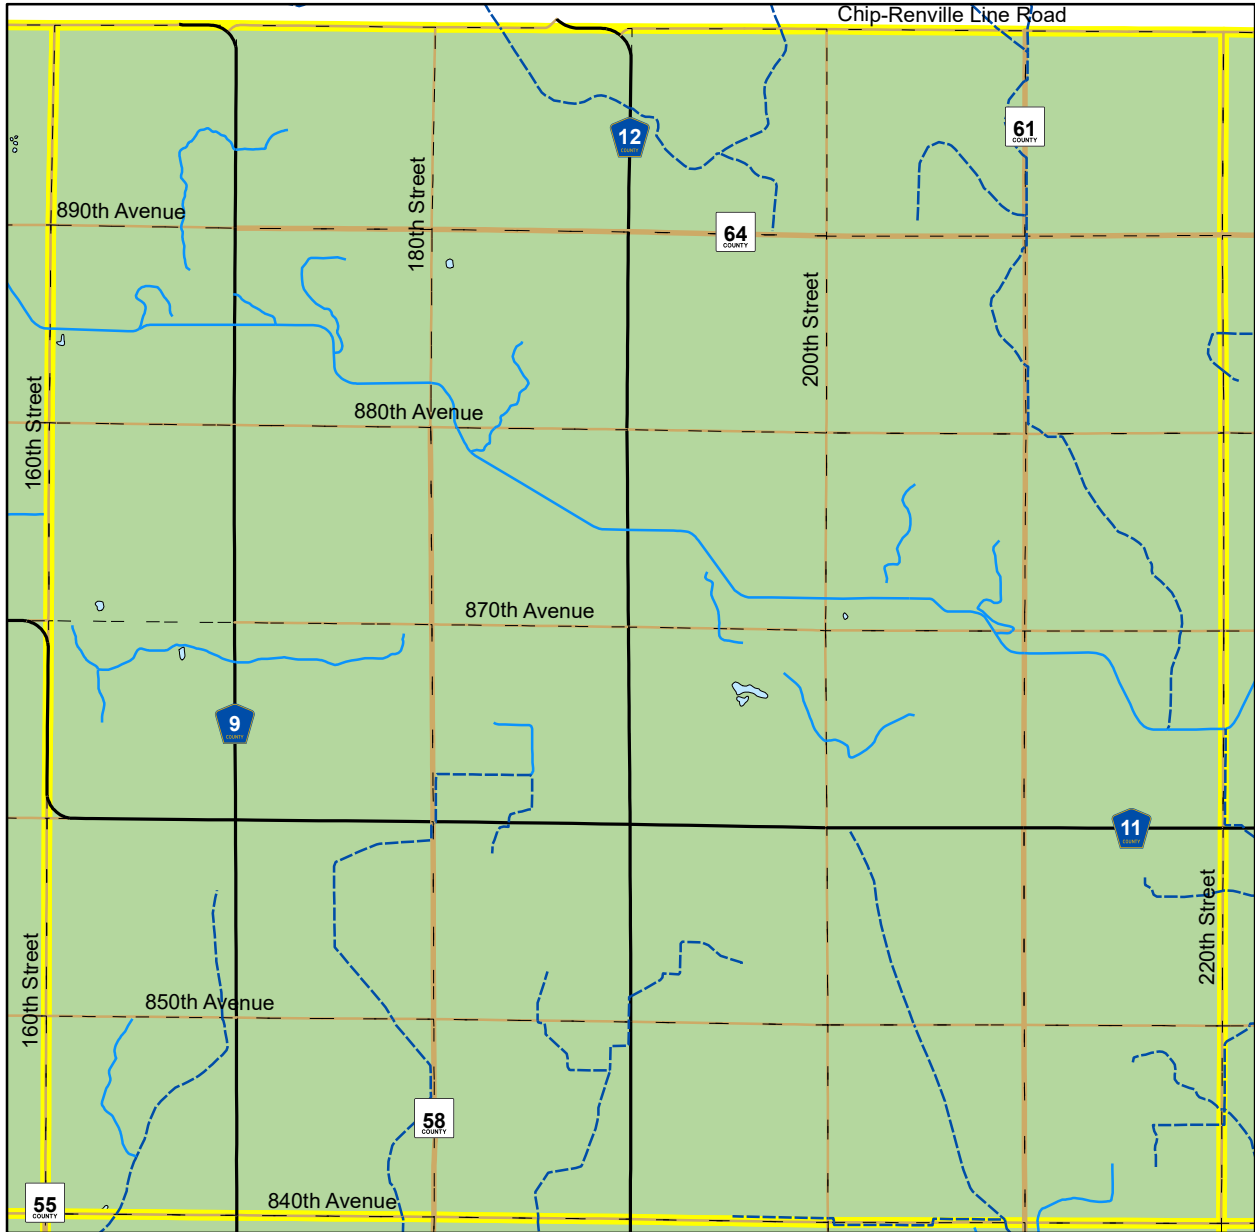

Renville County, MN

Ericson Township

Zoning Map

March 2019

Zoning Districts

- | | | |
|---|--|--|
|  Agricultural (A) |  US & MN Highways |  Drainage Ditch |
|  Commercial / Industrial (CI) |  C.S.A.H. |  Stream |
|  HealthCare / Mixed Use (HCMU) |  County Roads |  Lakes & Rivers |
|  Incorporated Cities (IC) |  Township Roads | |
|  Rural Residential (RR) |  Municipal_Roads | |
|  Shoreland (SH) | | |
|  Urban Expansion (UE) | | |