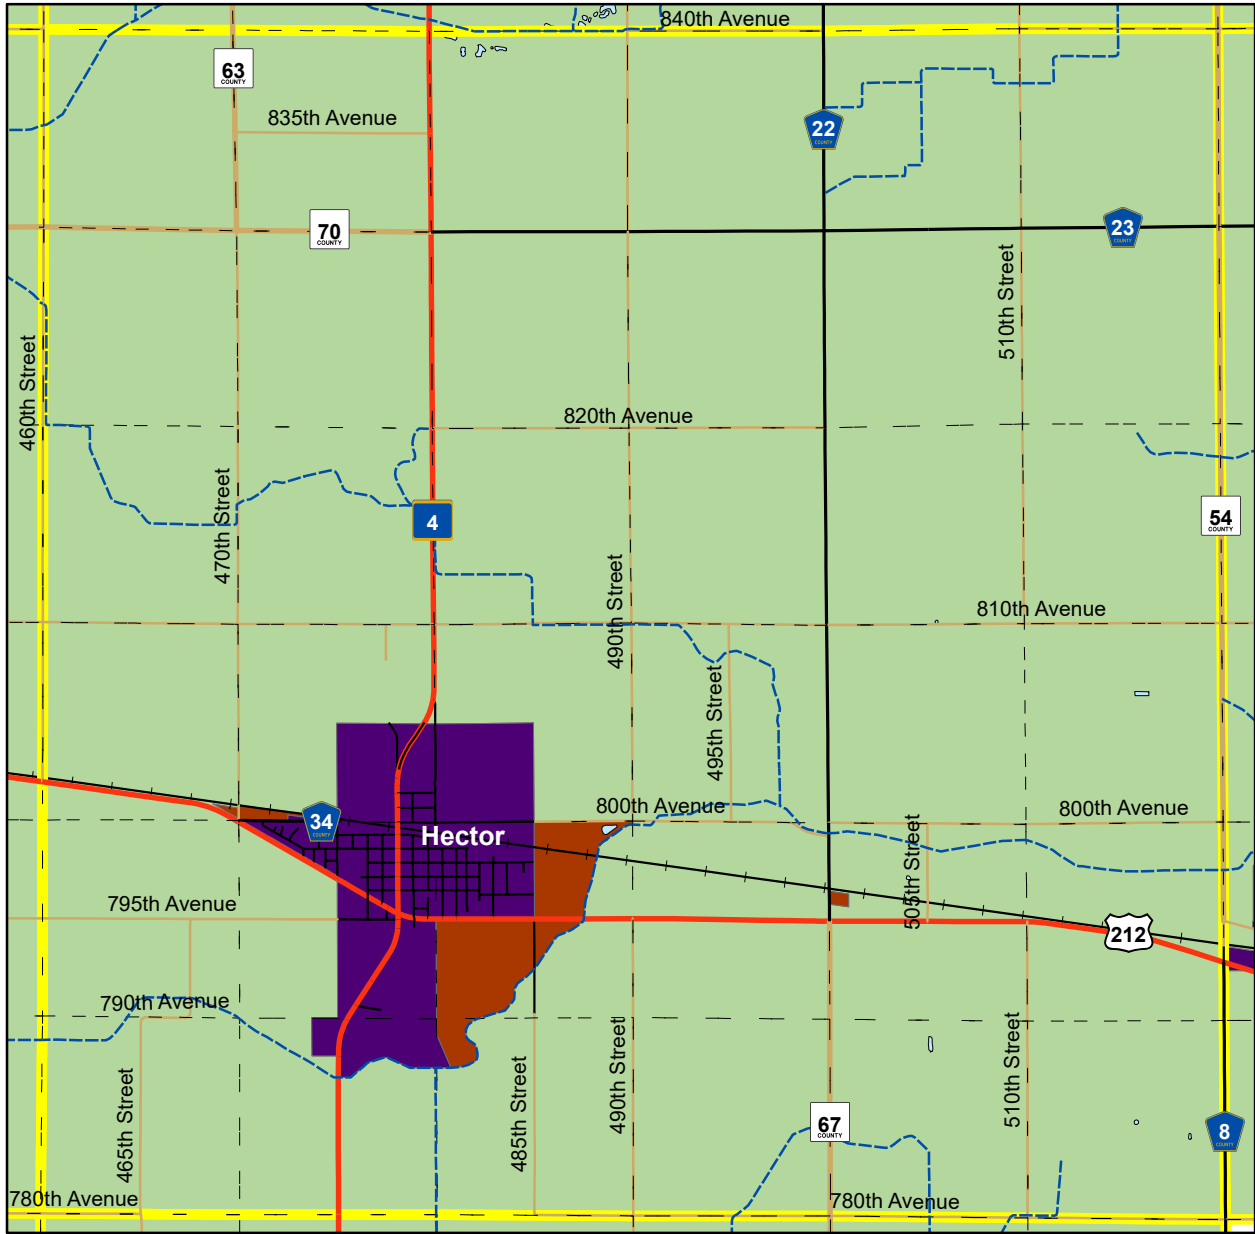

# Renville County, MN

## Hector Township

### Zoning Map

March 2019

#### Zoning Districts

- |                               |                  |                |
|-------------------------------|------------------|----------------|
| Agricultural (A)              | US & MN Highways | Drainage Ditch |
| Commercial / Industrial (CI)  | C.S.A.H.         | Stream         |
| HealthCare / Mixed Use (HCMU) | County Roads     | Lakes & Rivers |
| Incorporated Cities (IC)      | Township Roads   |                |
| Rural Residential (RR)        | Municipal_Roads  |                |
| Shoreland (SH)                |                  |                |
| Urban Expansion (UE)          |                  |                |