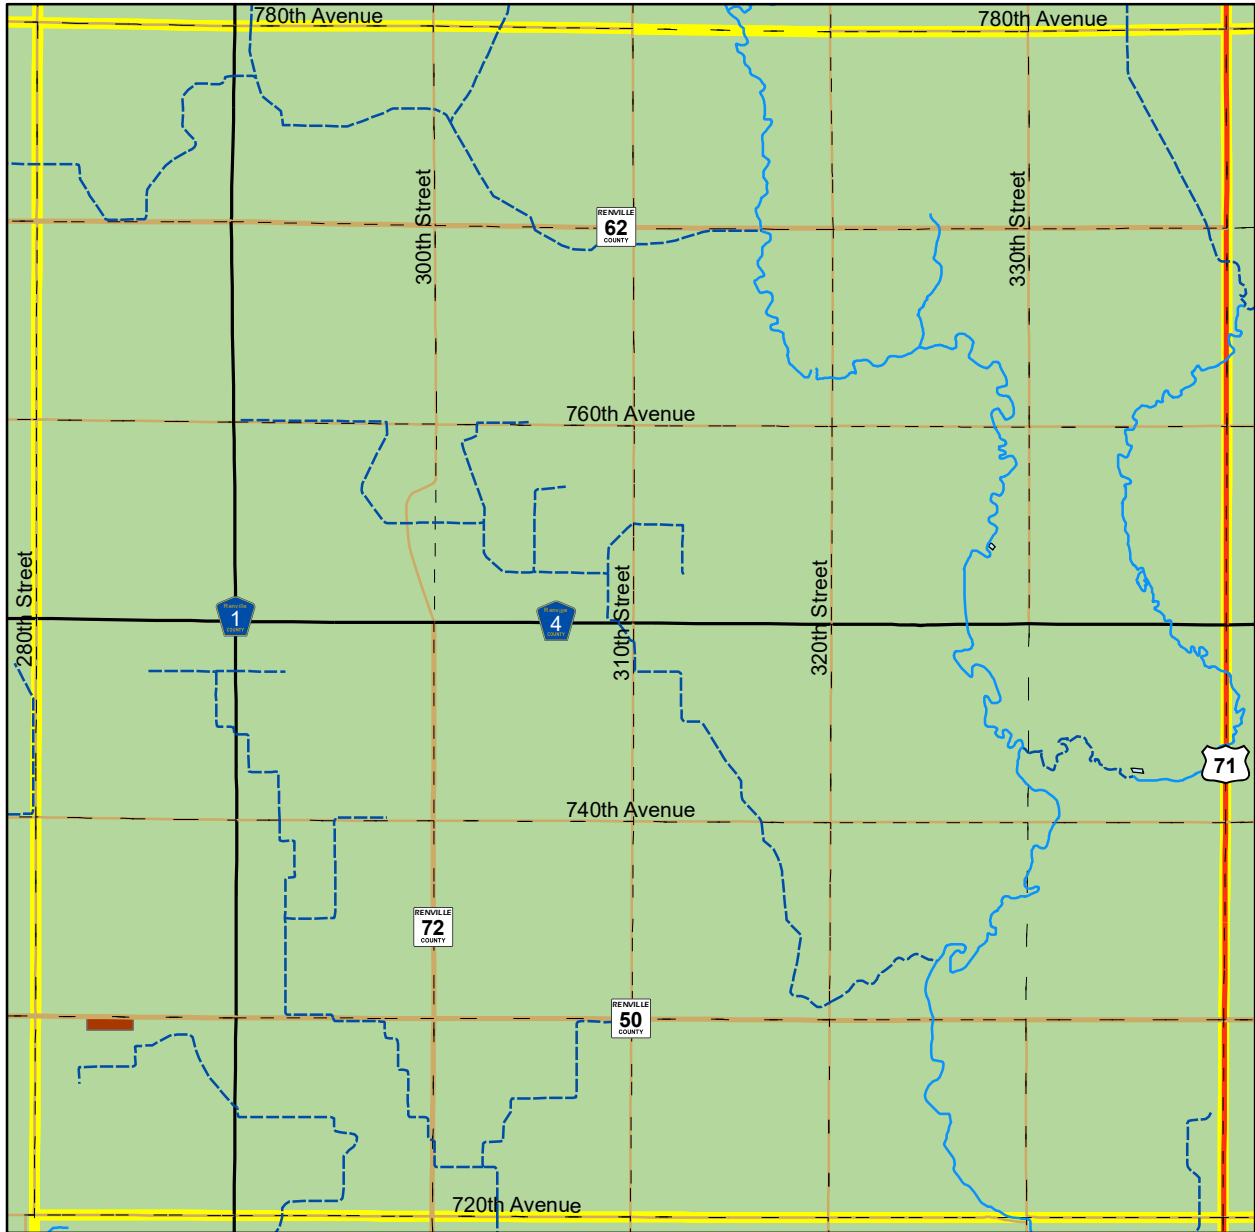

# Renville County, MN

## Henryville Township

### Zoning Map

September 2023

#### Zoning Districts

- |   |  |  |
|---|--|--|
|  Agricultural (A)              |  US & MN Highways |  Drainage Ditch |
|  Commercial / Industrial (CI)  |  C.S.A.H.         |  Stream         |
|  HealthCare / Mixed Use (HCMU) |  County Roads     |  Lakes & Rivers |
|  Incorporated Cities (IC)      |  Township Roads   |  |
|  Rural Residential (RR)        |  Municipal_Roads  |  |
|  Shoreland (SH)                |  |  |
|  Urban Expansion (UE)          |  |  |