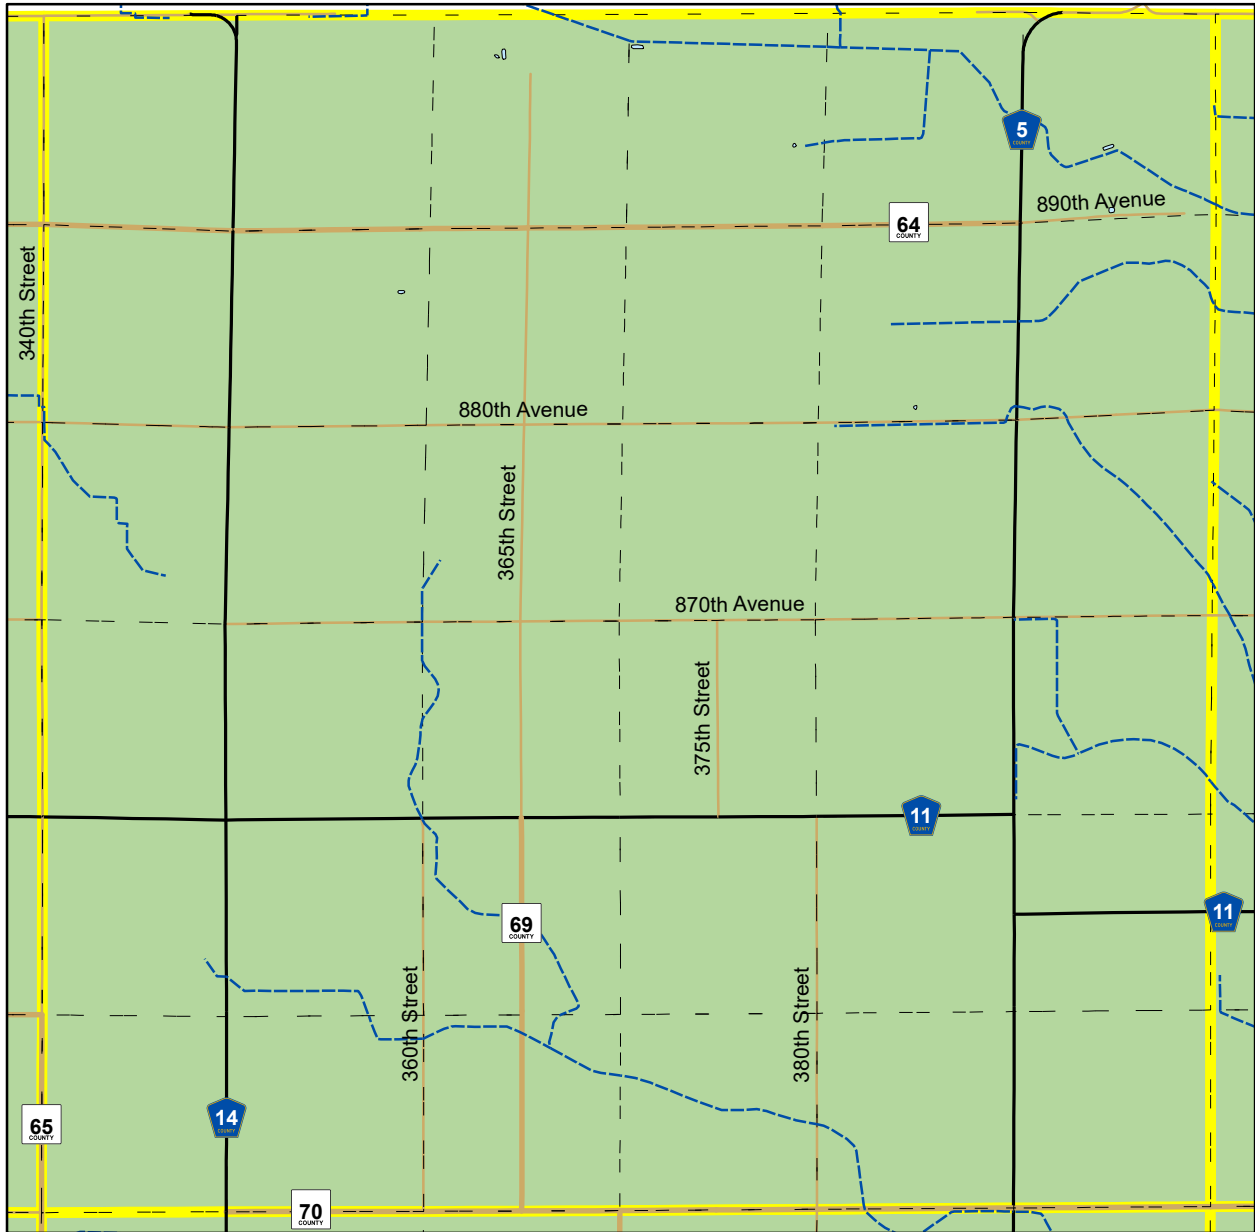

Renville County, MN

Kingman Township

Zoning Map

March 2019

Zoning Districts

Agricultural (A)

Commercial / Industrial (CI)

HealthCare / Mixed Use (HCMU)

Incorporated Cities (IC)

Rural Residential (RR)

Shoreland (SH)

Urban Expansion (UE)

US & MN Highways

C.S.A.H.

County Roads

Township Roads

Municipal_Roads

Drainage Ditch

Stream

Lakes & Rivers