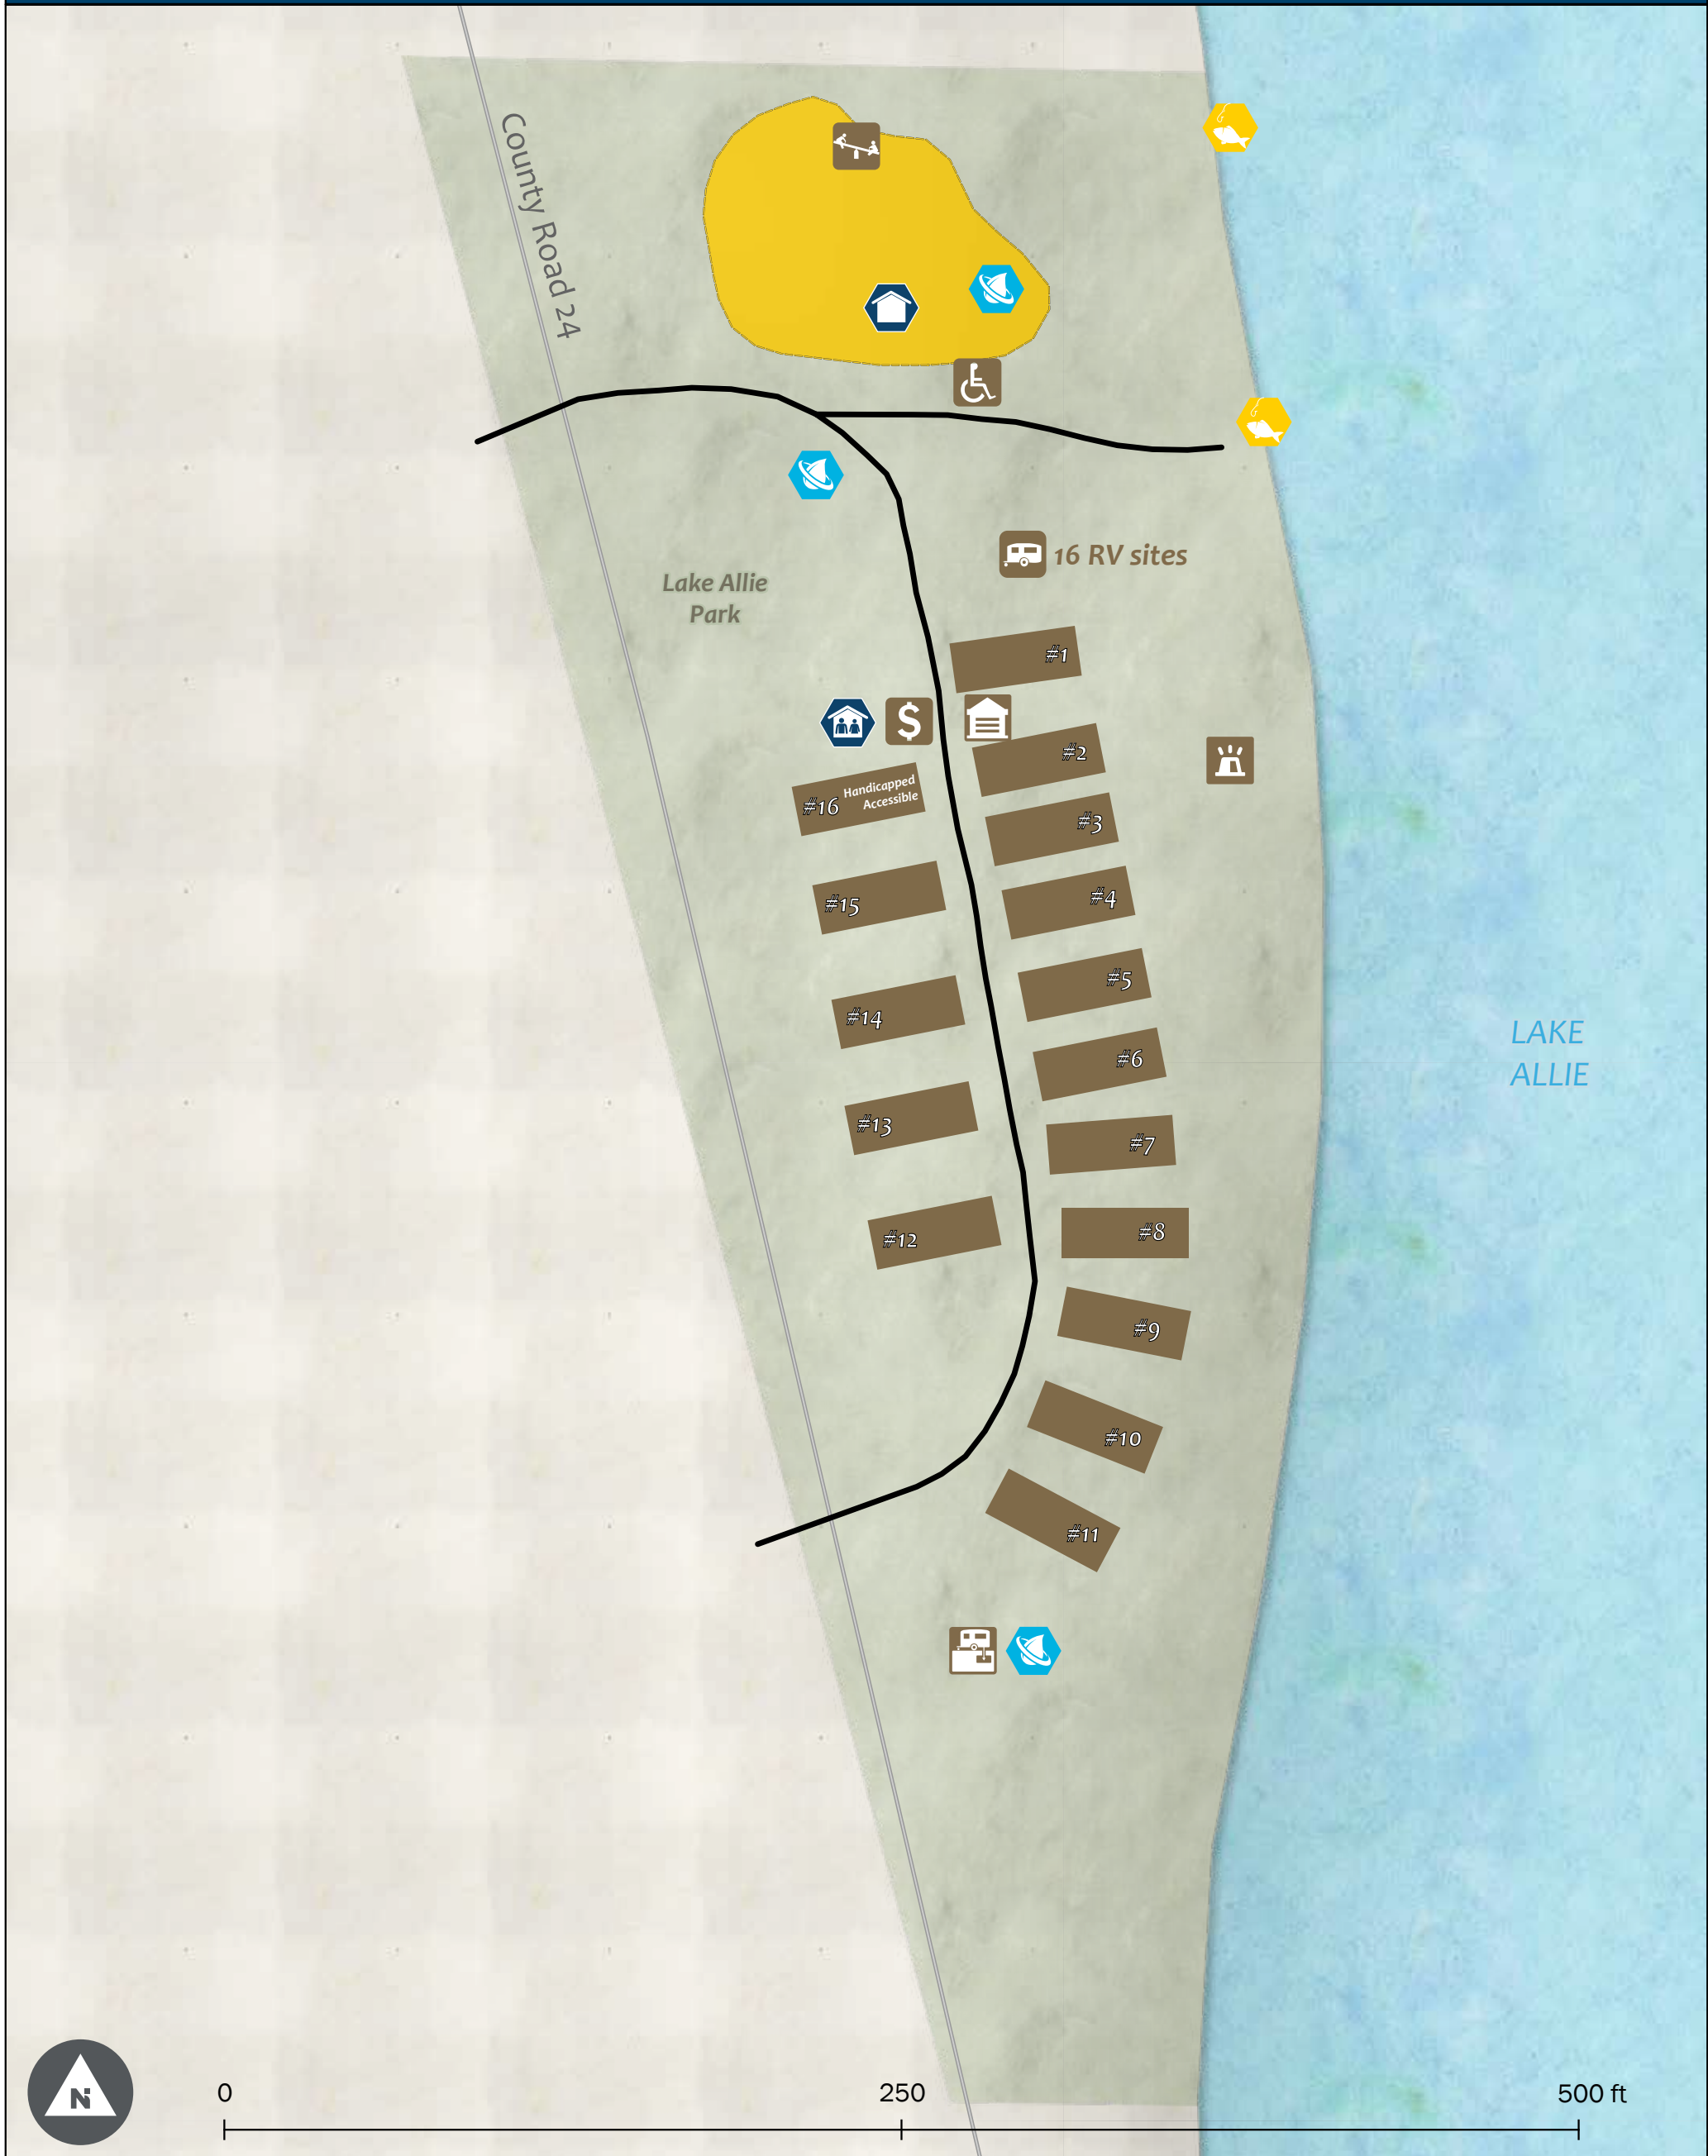

Lake Allie County Park - Feature

Boundaries

- Camp Slot
- Common Area
- Park
- State Park
- Water

Amenities

- Boat Landing
- Fishing Pier
- Horse Camp
- Regular Campsite
- Restroom
- Shelter
- Water Fixtures

Points of Interest

- Bridge
- Canoe Access
- Dump Station
- Electricity Hook-Up
- Gate
- Handicapped Parking
- Historic Site
- Horse Tie
- Information Kiosk
- Manure Bunker
- Natural Features
- Parking
- Paybox
- Playground
- Severe Weather Siren
- Storage Shed
- Trail Marker
- Trailer Areas
- Water Crossing