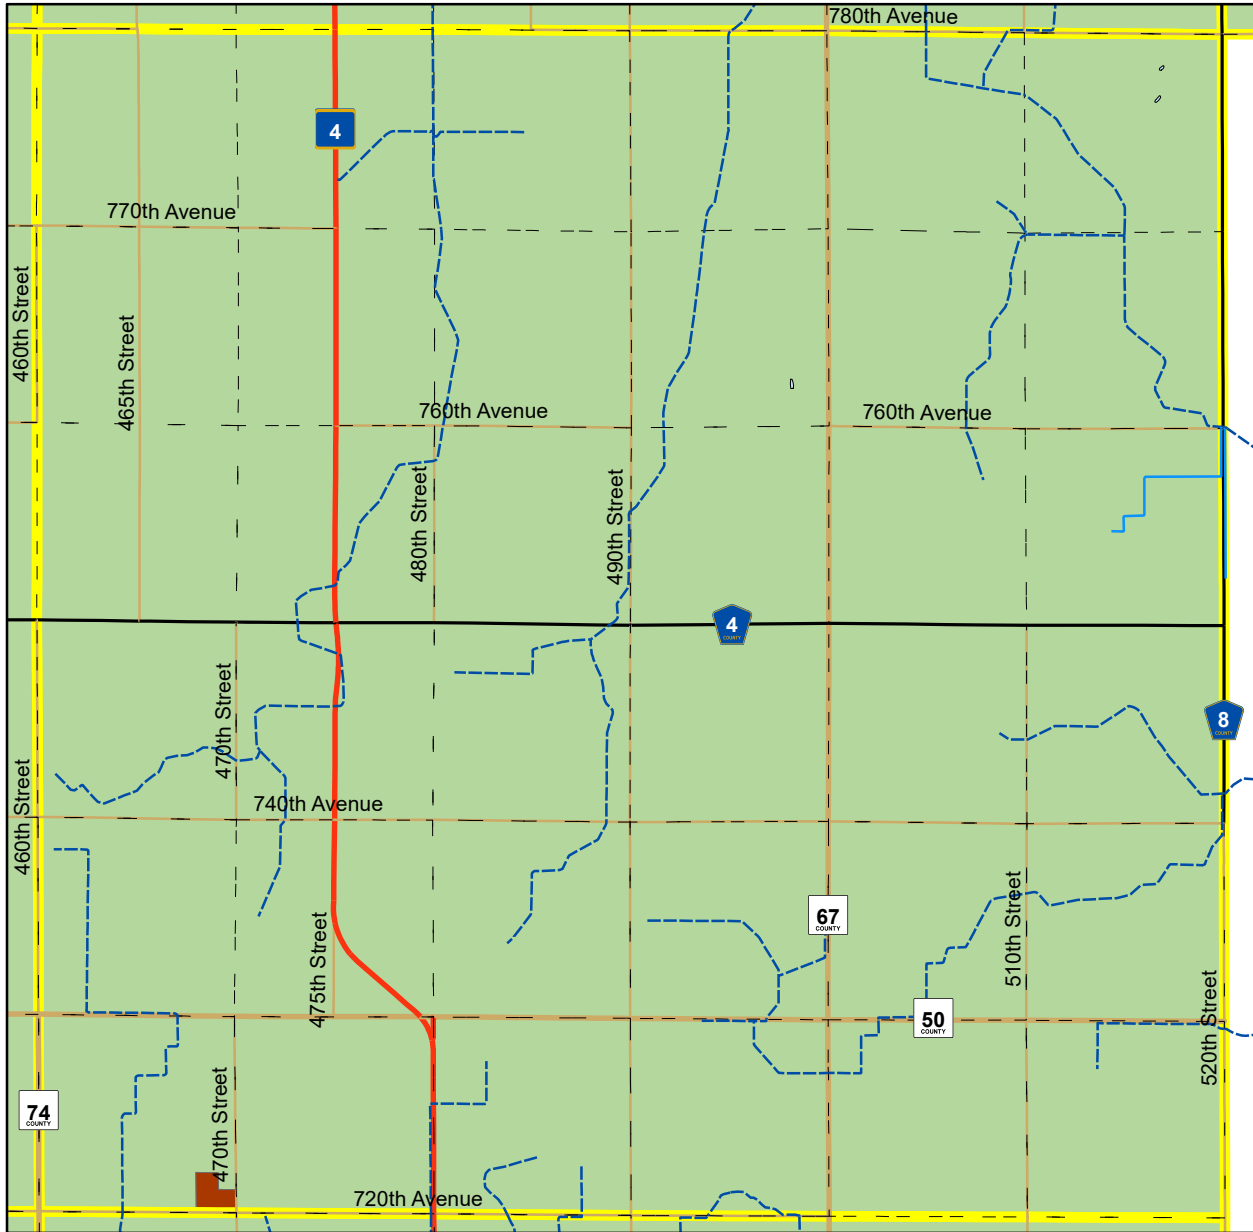

Renville County, MN

Martinsburg Township

Zoning Map

March 2019

Zoning Districts

- | | | |
|---|--|---|
|  Agricultural (A) |  US & MN Highways |  Drainage Ditch |
|  Commercial / Industrial (CI) |  C.S.A.H. |  Stream |
|  HealthCare / Mixed Use (HCMU) |  County Roads |  Lakes & Rivers |
|  Incorporated Cities (IC) |  Township Roads | |
|  Rural Residential (RR) |  Municipal_Roads | |
|  Shoreland (SH) | | |
|  Urban Expansion (UE) | | |