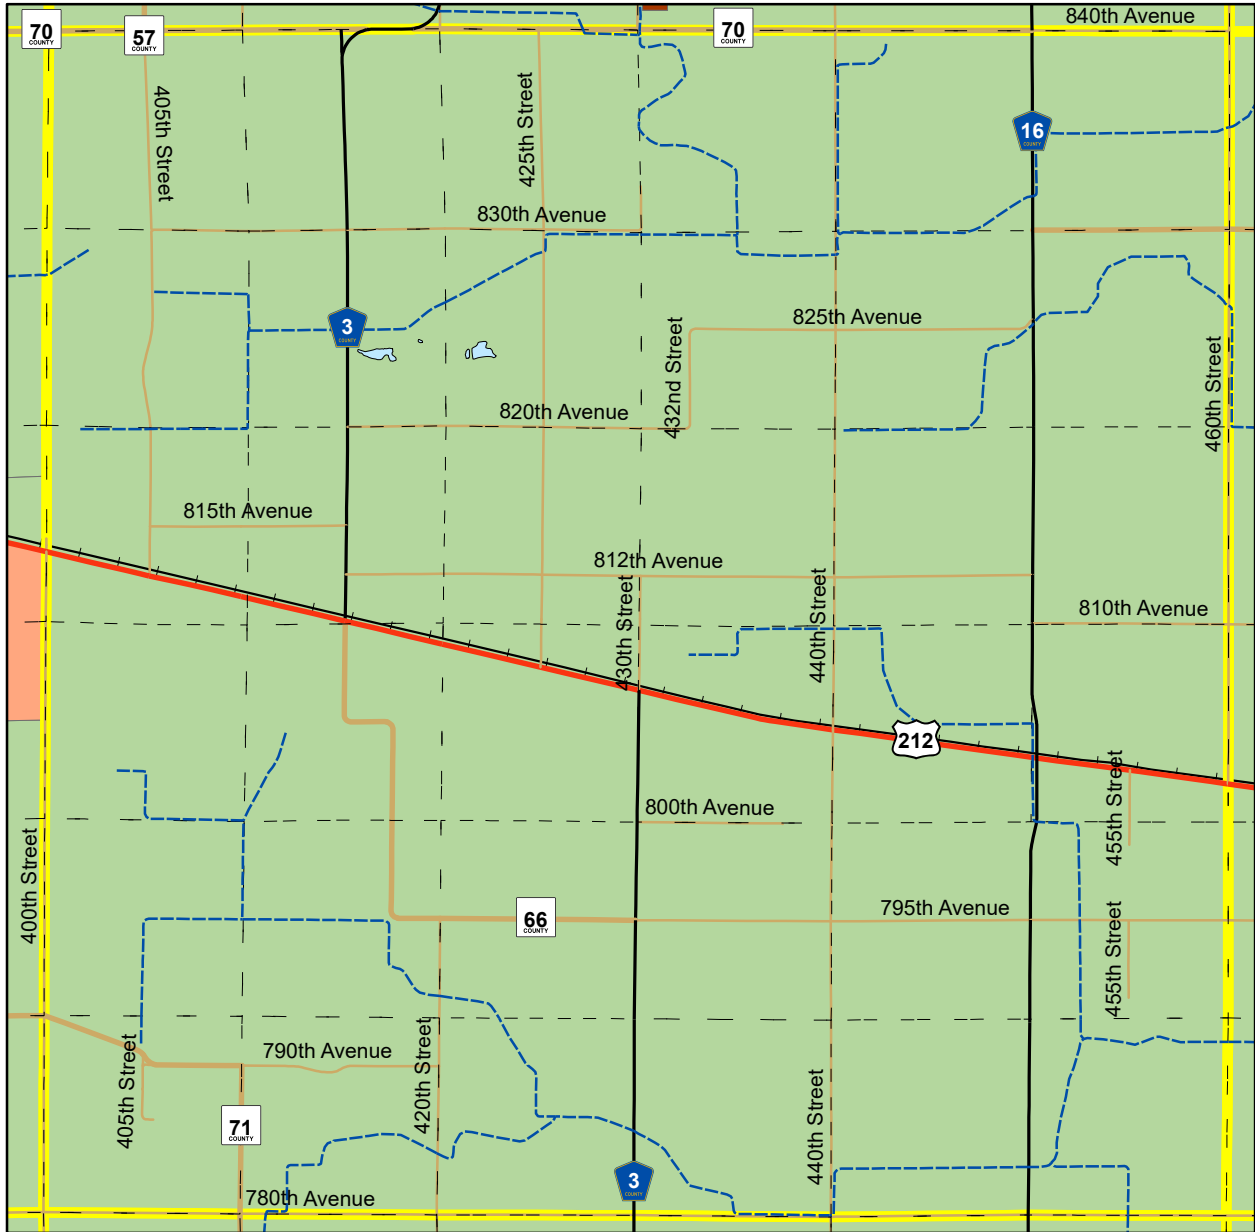

# Renville County, MN

## Melville Township

### Zoning Map

March 2019

#### Zoning Districts

- |   |  |   |
|---|--|---|
|  Agricultural (A)              |  US & MN Highways |  Drainage Ditch |
|  Commercial / Industrial (CI)  |  C.S.A.H.         |  Stream         |
|  HealthCare / Mixed Use (HCMU) |  County Roads     |  Lakes & Rivers |
|  Incorporated Cities (IC)      |  Township Roads   |   |
|  Rural Residential (RR)        |  Municipal_Roads  |   |
|  Shoreland (SH)                |  |   |
|  Urban Expansion (UE)          |  |   |