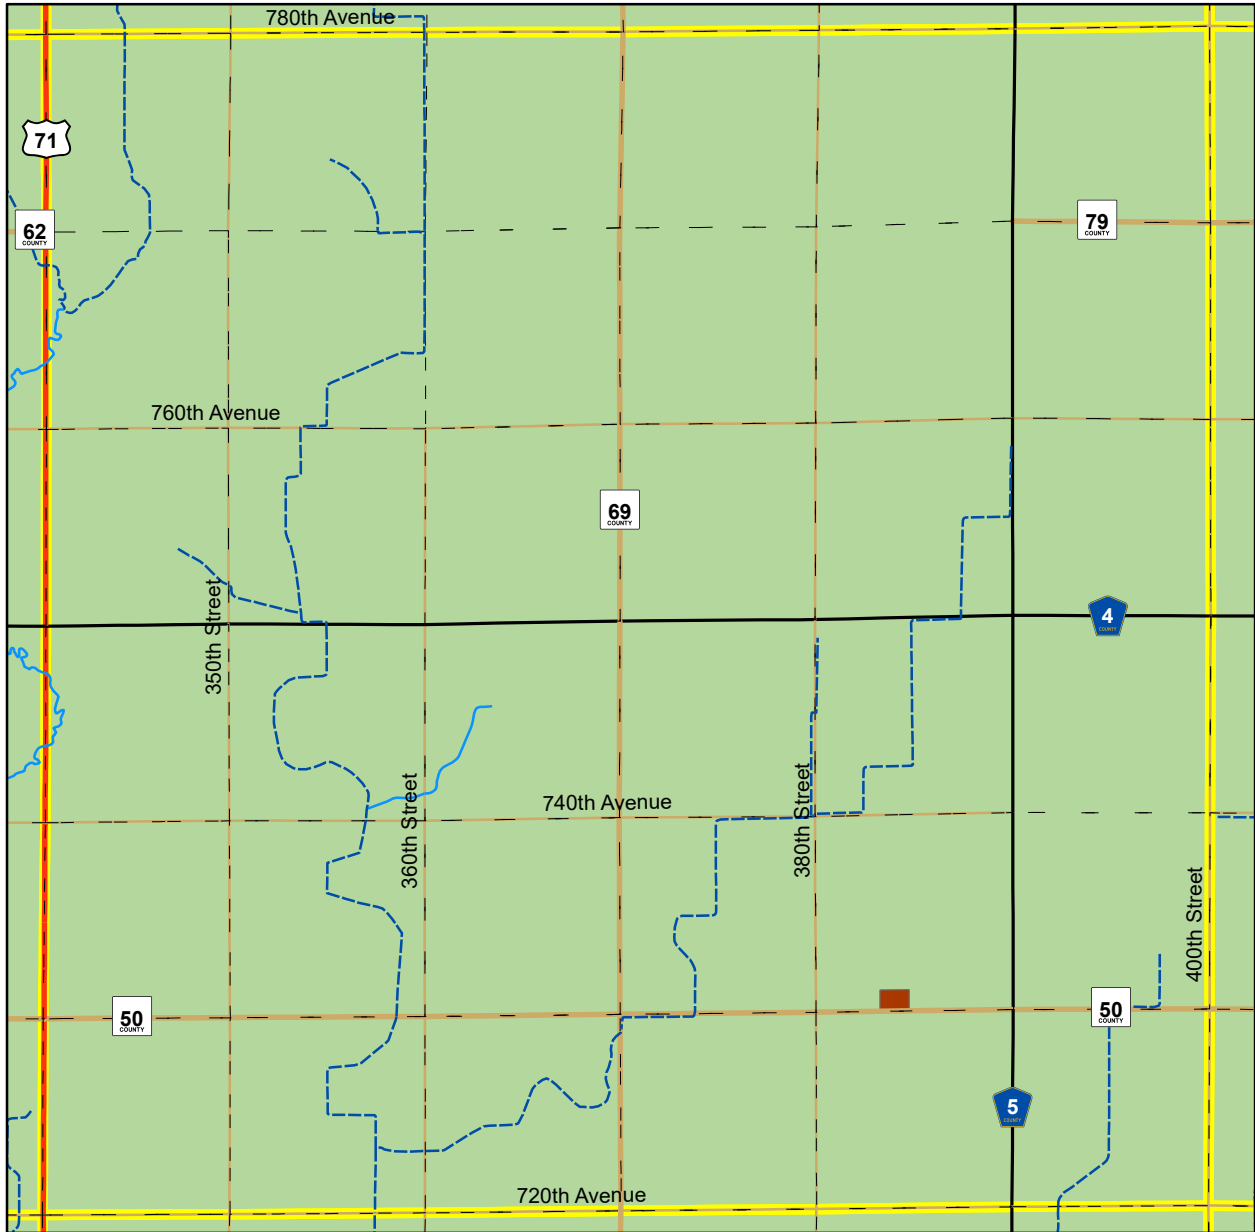

Renville County, MN

Norfolk Township

Zoning Map

March 2019

Zoning Districts

- | | | |
|-------------------------------|------------------|----------------|
| Agricultural (A) | US & MN Highways | Drainage Ditch |
| Commercial / Industrial (CI) | C.S.A.H. | Stream |
| HealthCare / Mixed Use (HCMU) | County Roads | Lakes & Rivers |
| Incorporated Cities (IC) | Township Roads | |
| Rural Residential (RR) | Municipal_Roads | |
| Shoreland (SH) | | |
| Urban Expansion (UE) | | |