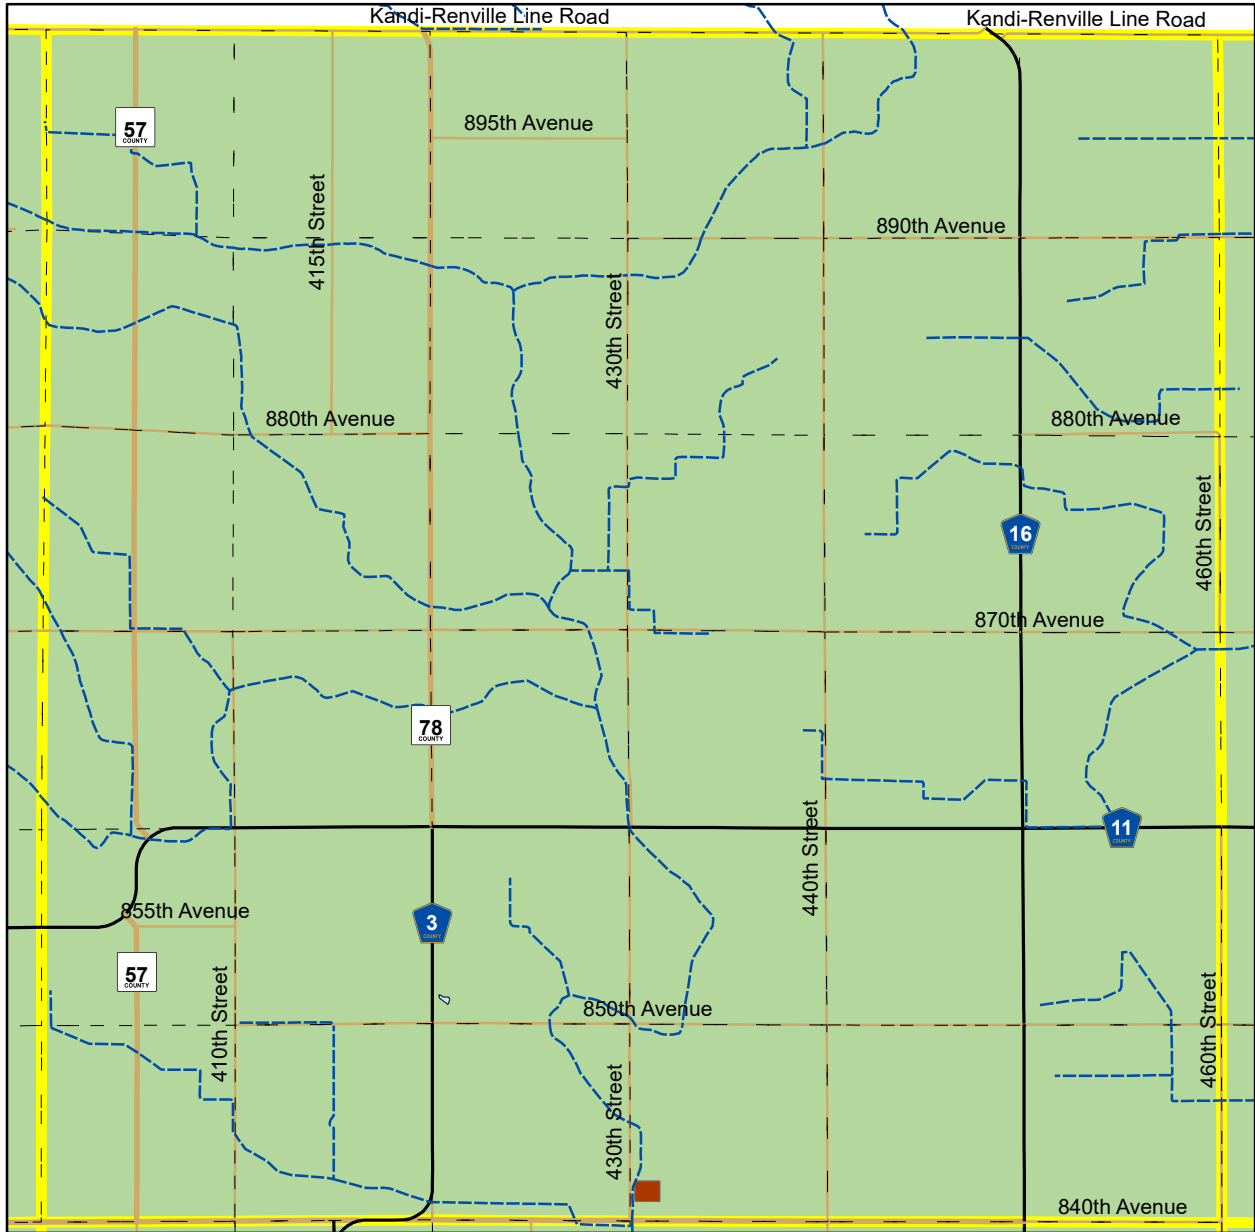

Renville County, MN

Osceola Township

Zoning Map

March 2019

Zoning Districts

Agricultural (A)

Commercial / Industrial (CI)

HealthCare / Mixed Use (HCMU)

Incorporated Cities (IC)

Rural Residential (RR)

Shoreland (SH)

Urban Expansion (UE)

US & MN Highways

C.S.A.H.

County Roads

Township Roads

Municipal_Roads

Drainage Ditch

Stream

Lakes & Rivers