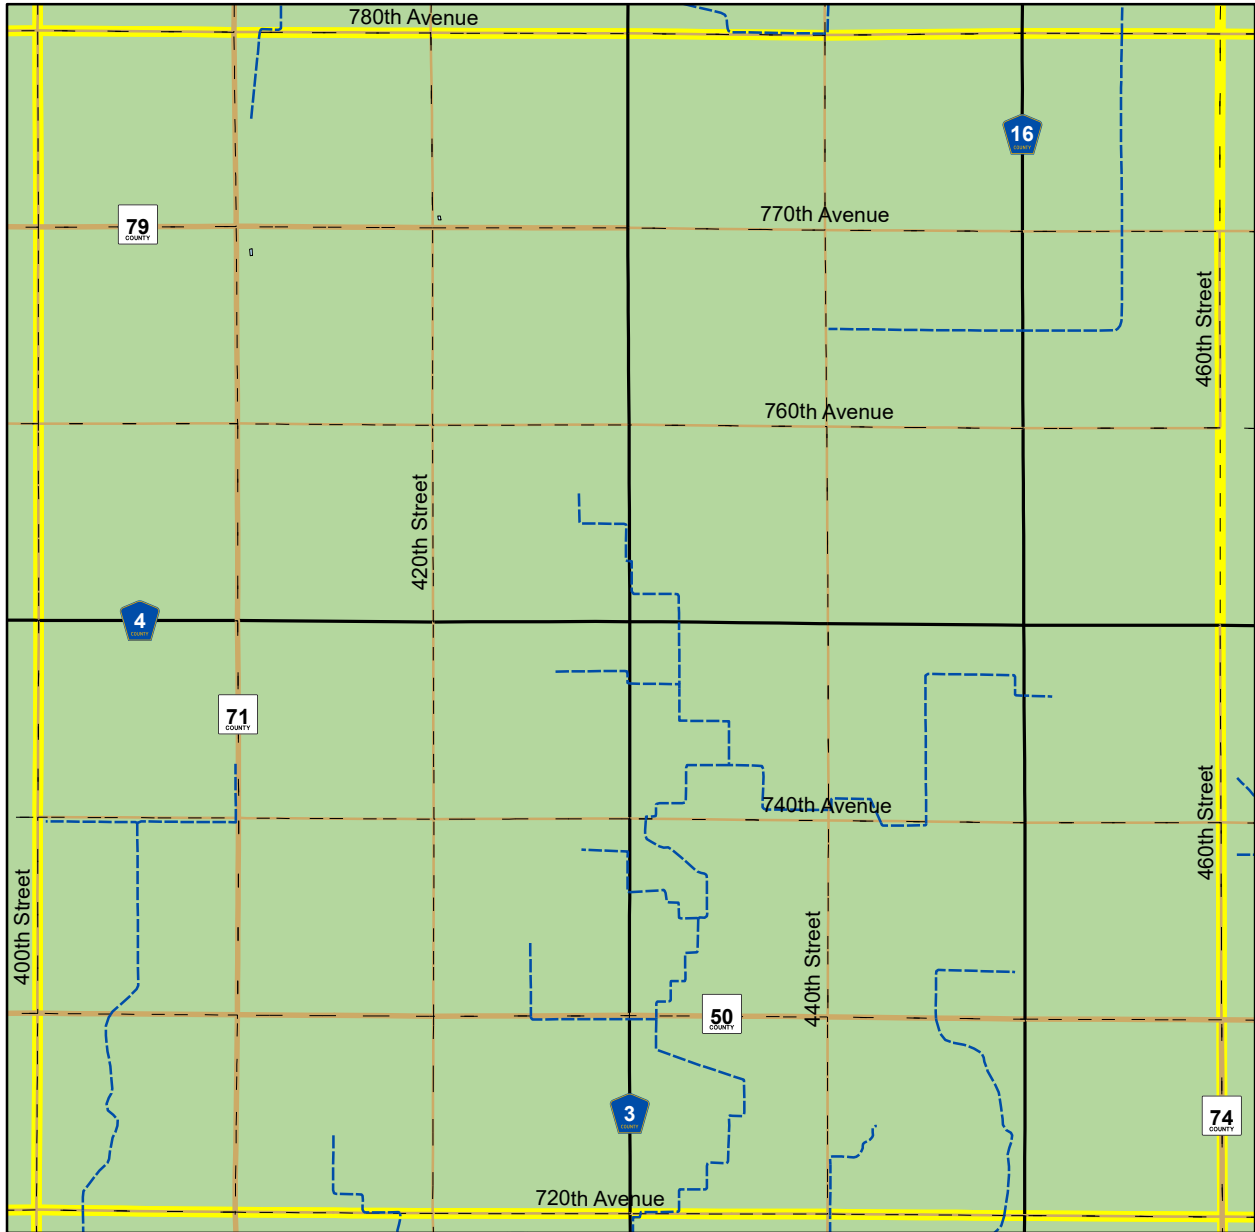

Renville County, MN

Palmyra Township

Zoning Map

March 2019

Zoning Districts

Agricultural (A)

Commercial / Industrial (CI)

HealthCare / Mixed Use (HCMU)

Incorporated Cities (IC)

Rural Residential (RR)

Shoreland (SH)

Urban Expansion (UE)

US & MN Highways

C.S.A.H.

County Roads

Township Roads

Municipal_Roads

Drainage Ditch

Stream

Lakes & Rivers