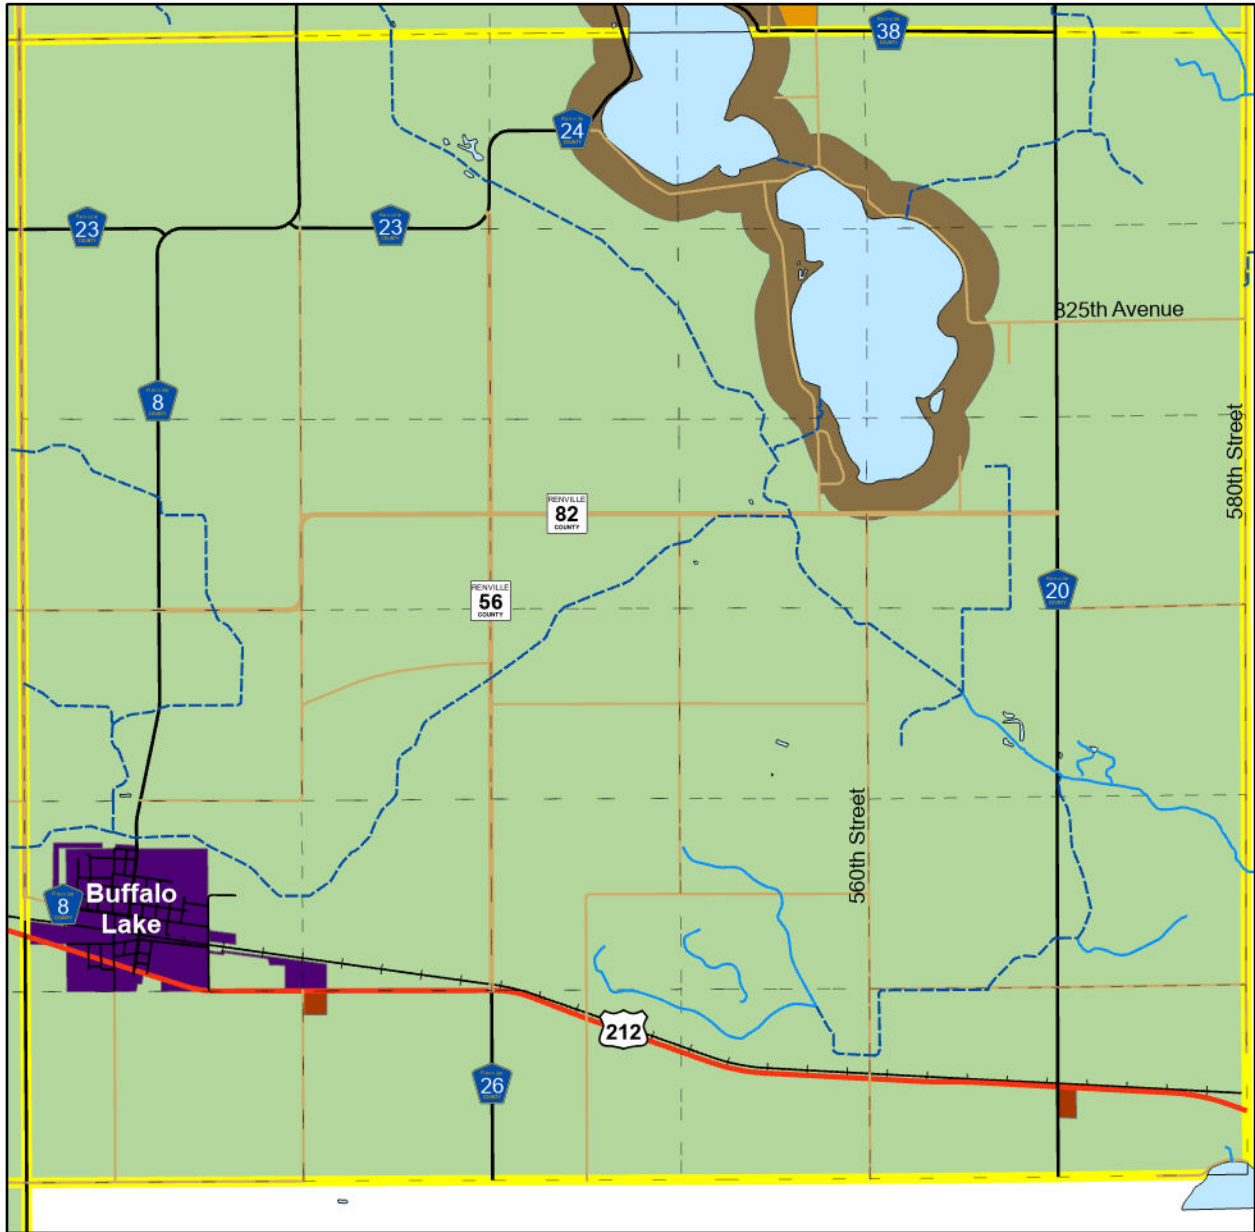

Renville County, MN

Preston Lake Township

Zoning Map

December 2024

Zoning Districts

- | | | |
|---|--|---|
|  Agricultural (A) |  US & MN Highways |  Drainage Ditch |
|  Commercial / Industrial (CI) |  C.S.A.H. |  Stream |
|  HealthCare / Mixed Use (HCMU) |  County Roads |  Lakes & Rivers |
|  Incorporated Cities (IC) |  Township Roads | |
|  Rural Residential (RR) |  Municipal_Roads | |
|  Shoreland (SH) | | |
|  Urban Expansion (UE) | | |