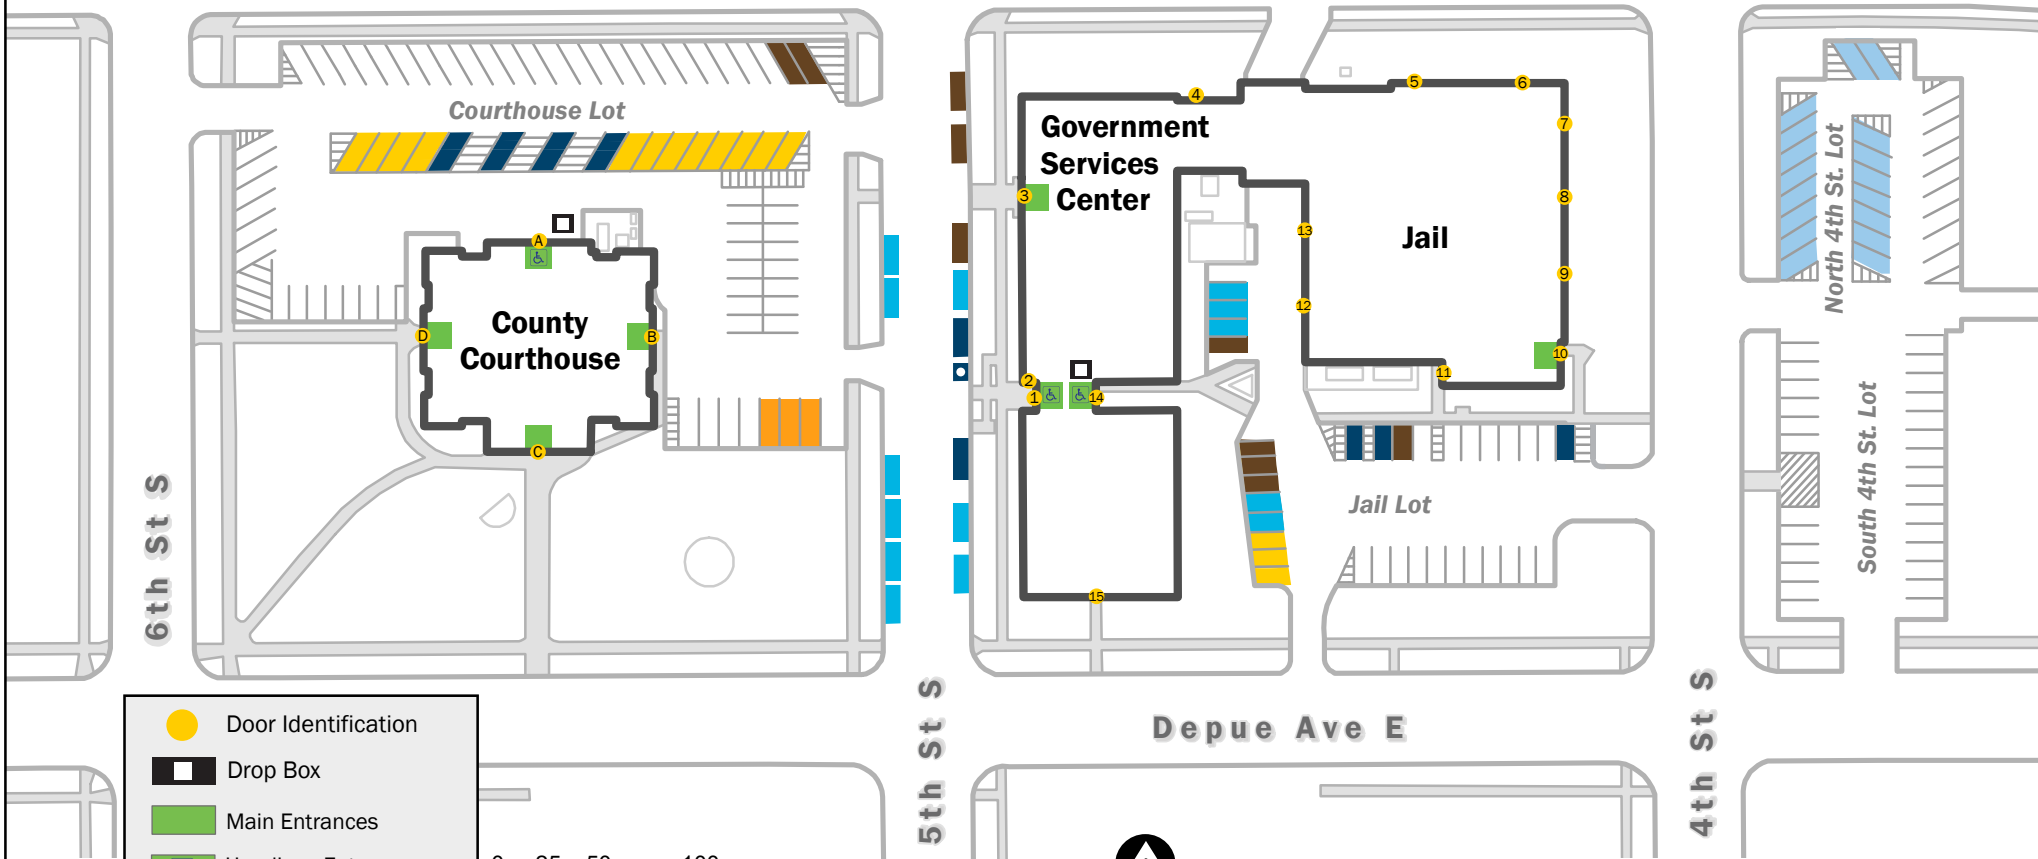

Renville County Campus

Olivia, MN 56277 | Administration Office: 320-523-3710

U.S. Highway 212

- Door Identification
- Drop Box
- Main Entrances
- ♿ Handicap Entrances
- Handicap Parking
- Loading Zone
- Short Term Parking
- Visitor Parking
- Law Enforcement Parking
- Driver's Exam Parking (Wednesdays Only)
- County Vehicle Parking

County Courthouse
500 DePue Ave E

Lower Level(1)- Court Services- Probation, Hawk Creek Watershed, Safe Avenues, Driver's License Exam (*Wednesday Only)

Main Level(2)- Assessor, Auditor-Treasurer, Drive and Vehicle Services, Recorder

Upper Level(3)- Court Administrator, Courts

Government Services Center
105 5th St S

Lower Level(1)- Conference Rooms, Extension- 4H, Public Health/ WIC, Restorative Justice, Emergency Management

Main Level(2)- Human Services, Olivia Police Department, Sheriff's Office, Veterans Services