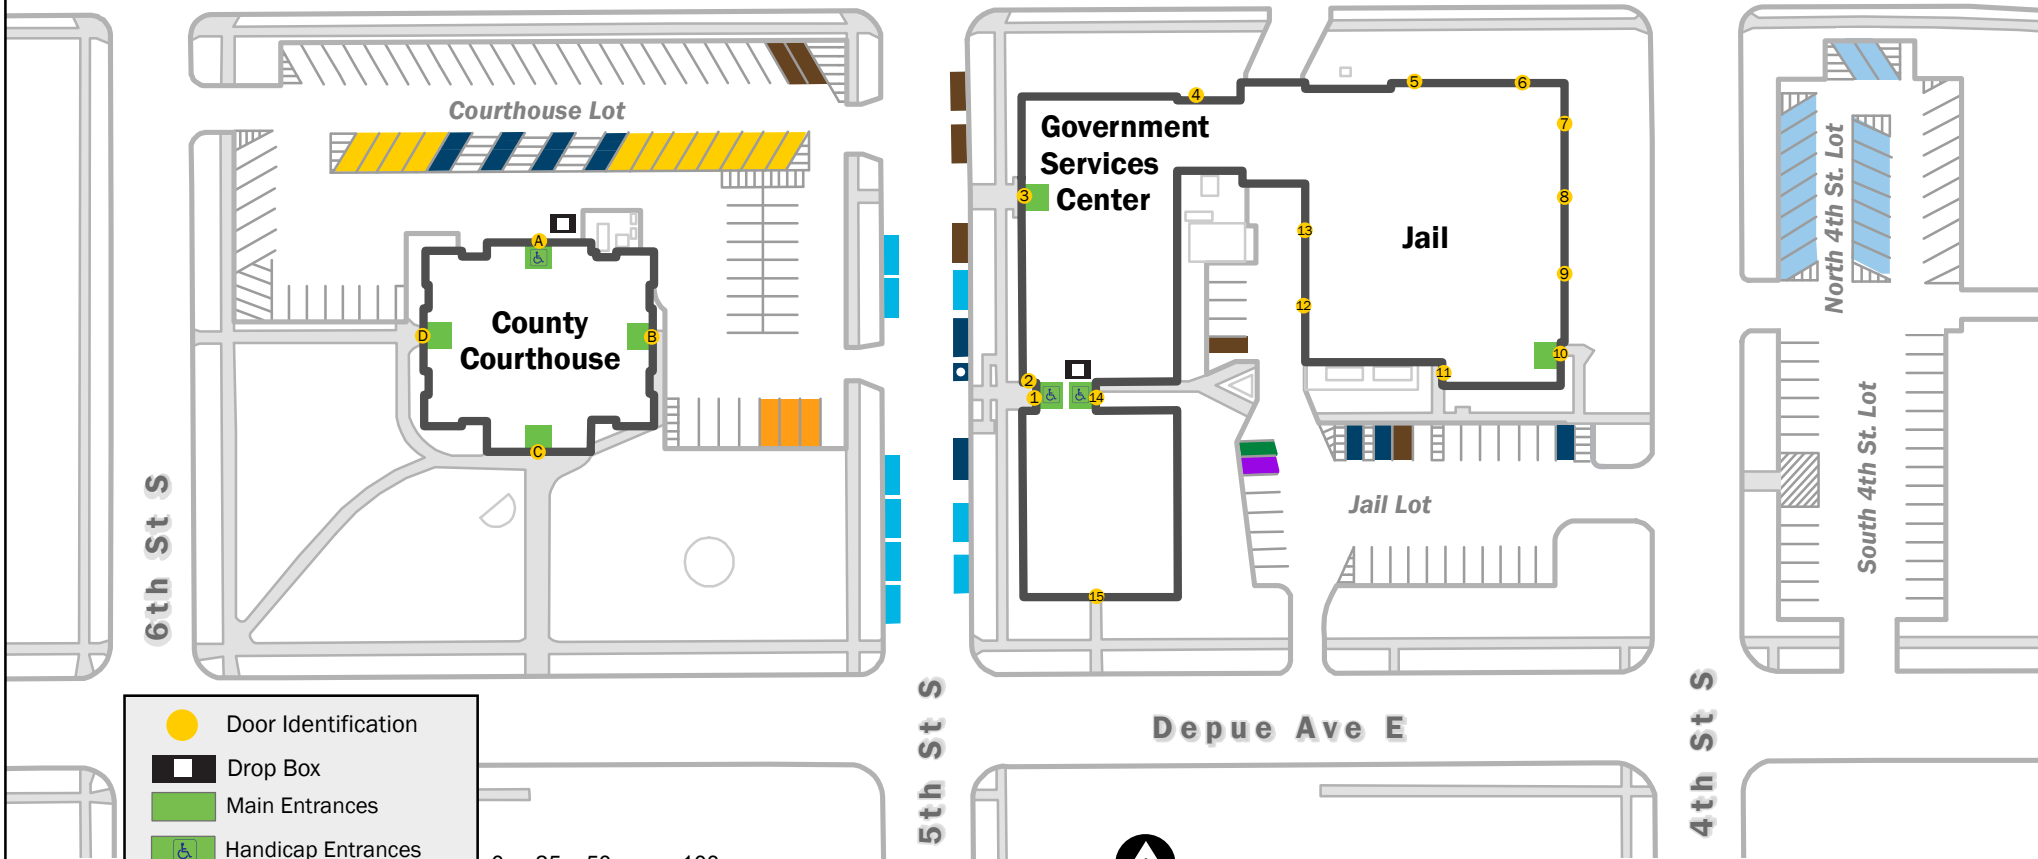

Renville County Campus

Olivia, MN 56277 | Administration Office: 320-523-3710

U.S. Highway 212

- Door Identification
- Drop Box
- Main Entrances
- ♿ Handicap Entrances
- Handicap Parking
- Loading Zone
- Short Term Parking
- Visitor Parking
- Law Enforcement Parking
- Driver's Exam Parking (Wednesdays Only)
- County Vehicle Parking
- County Attorney Parking
- 15-Minute Parking

County Courthouse
500 DePue Ave E

Lower Level(1)- Court Services- Probation,
Safe Avenues, Hawk Creek Watershed,
Driver's License Exam (*Wednesdays Only)

Main Level(2)- Assessor, Auditor-Treasurer, Driver and Vehicle Services,
Recorder

Upper Level(3)- Court Administrator, Courts

Government Services Center
105 5th St S

Lower Level(1)- Conference Rooms, Extension- 4H, Public Health/ WIC,
Restorative Justice

Main Level(2)- Human Services, Sheriff's Office, Veterans Services
Information Technology