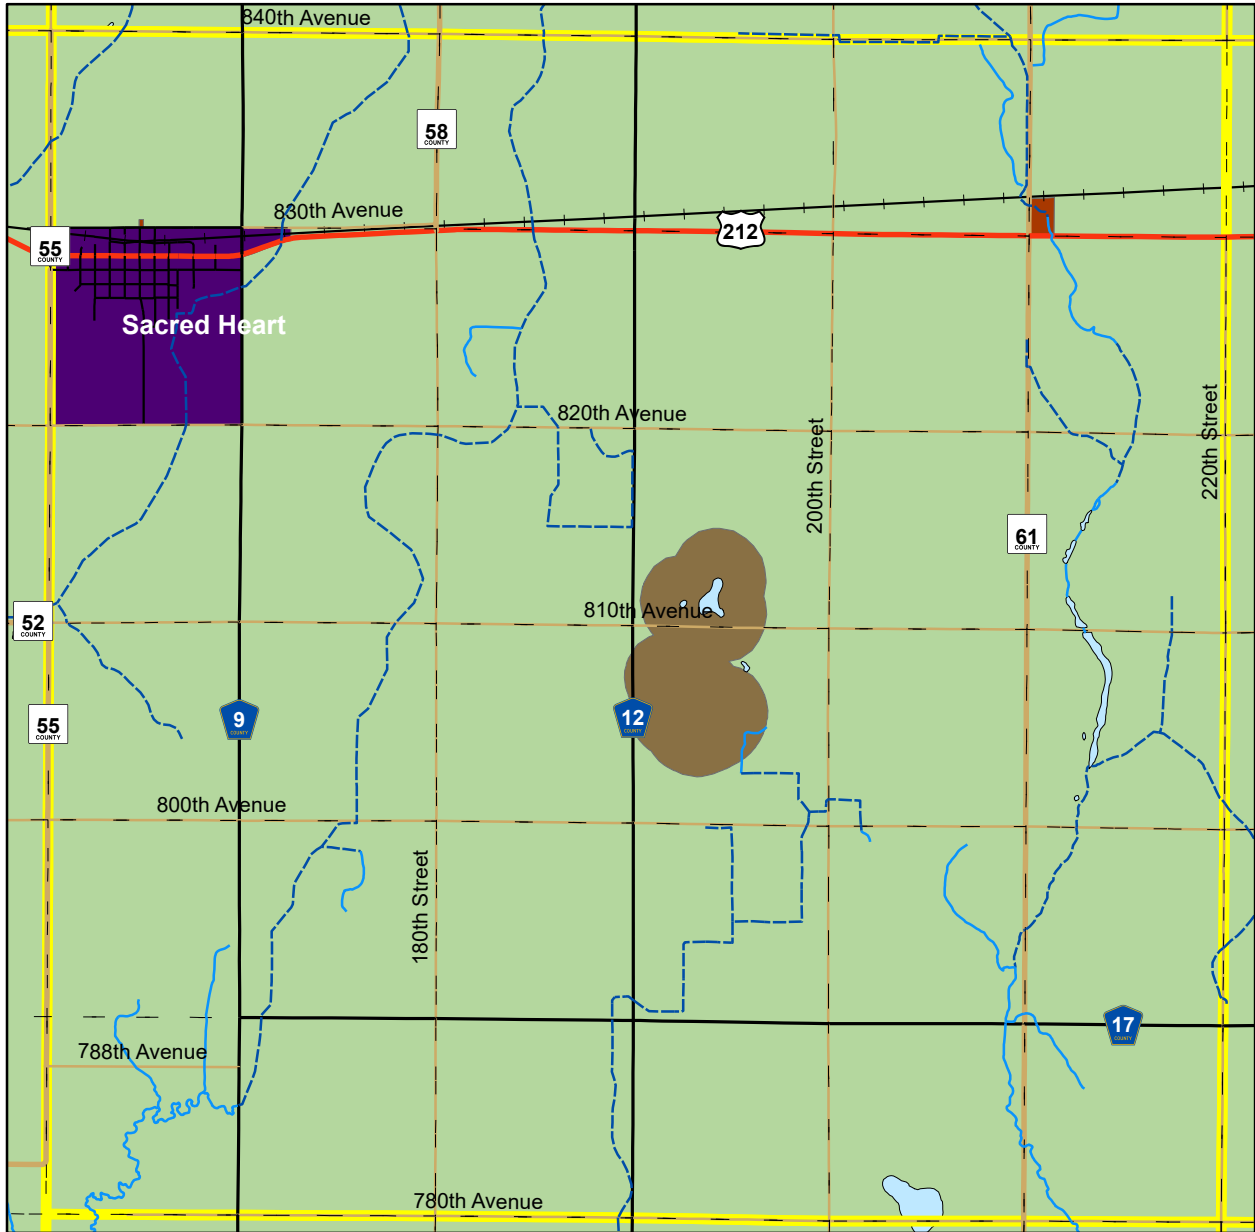

Renville County, MN

Sacred Heart North Township

Zoning Map

March 2019

Zoning Districts

- | | | |
|-------------------------------|------------------|----------------|
| Agricultural (A) | US & MN Highways | Drainage Ditch |
| Commercial / Industrial (CI) | C.S.A.H. | Stream |
| HealthCare / Mixed Use (HCMU) | County Roads | Lakes & Rivers |
| Incorporated Cities (IC) | Township Roads | |
| Rural Residential (RR) | Municipal_Roads | |
| Shoreland (SH) | | |
| Urban Expansion (UE) | | |