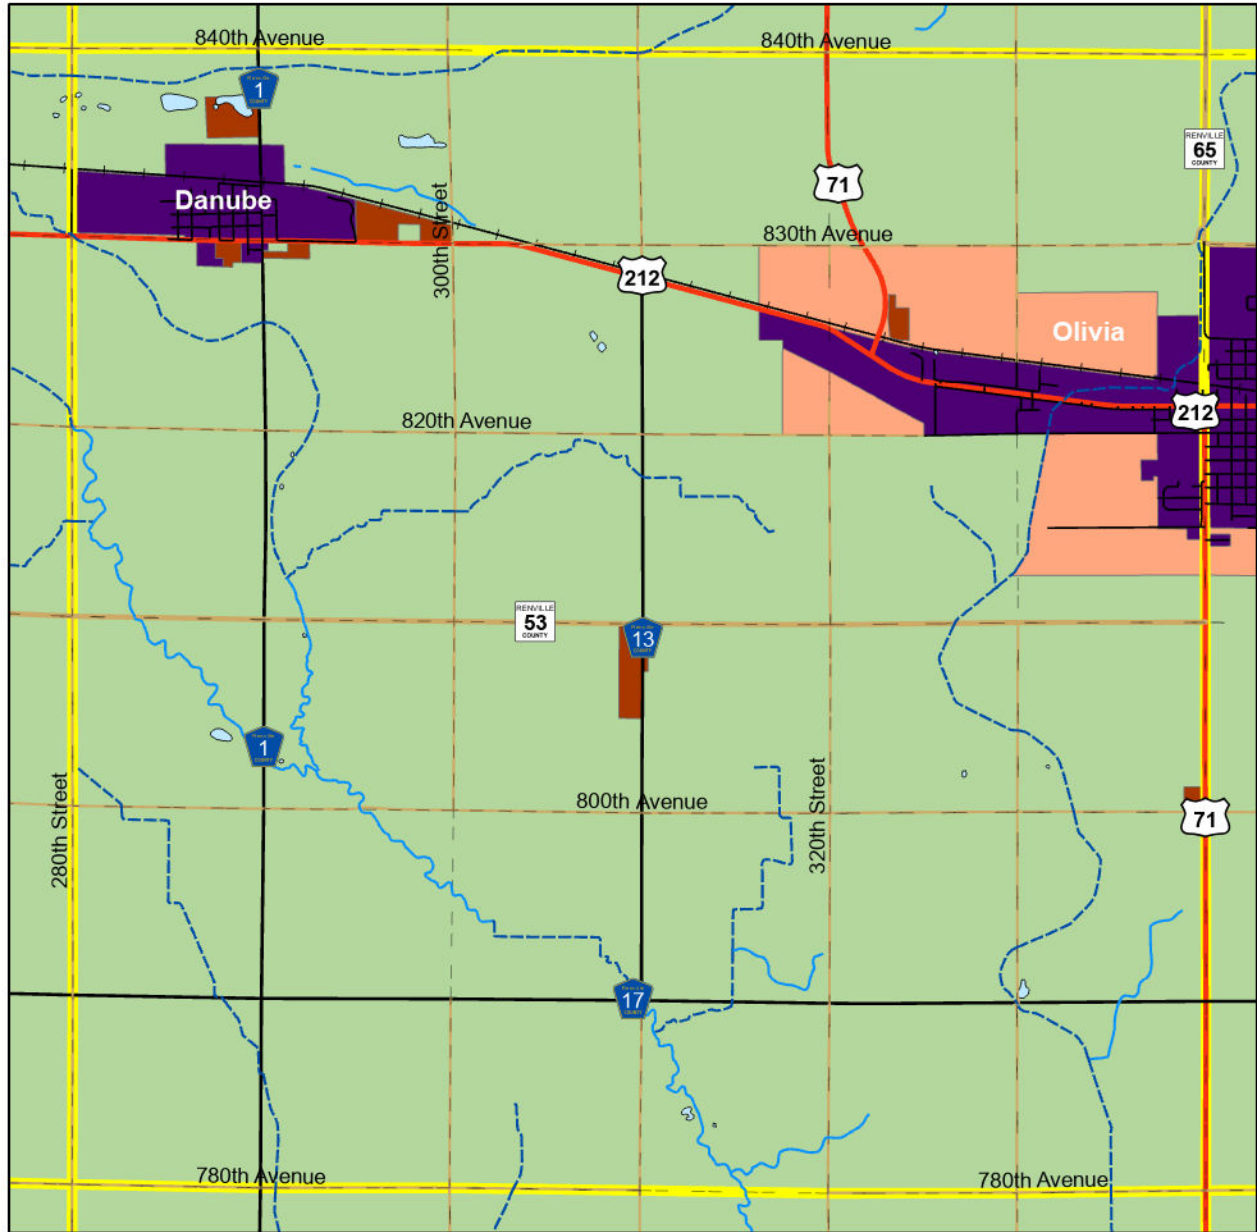

# Renville County, MN

## Troy Township

### Zoning Map

December 2024

#### Zoning Districts

- |                               |                  |                |
|-------------------------------|------------------|----------------|
| Agricultural (A)              | US & MN Highways | Drainage Ditch |
| Commercial / Industrial (CI)  | C.S.A.H.         | Stream         |
| HealthCare / Mixed Use (HCMU) | County Roads     | Lakes & Rivers |
| Incorporated Cities (IC)      | Township Roads   |                |
| Rural Residential (RR)        | Municipal_Roads  |                |
| Shoreland (SH)                |                  |                |
| Urban Expansion (UE)          |                  |                |