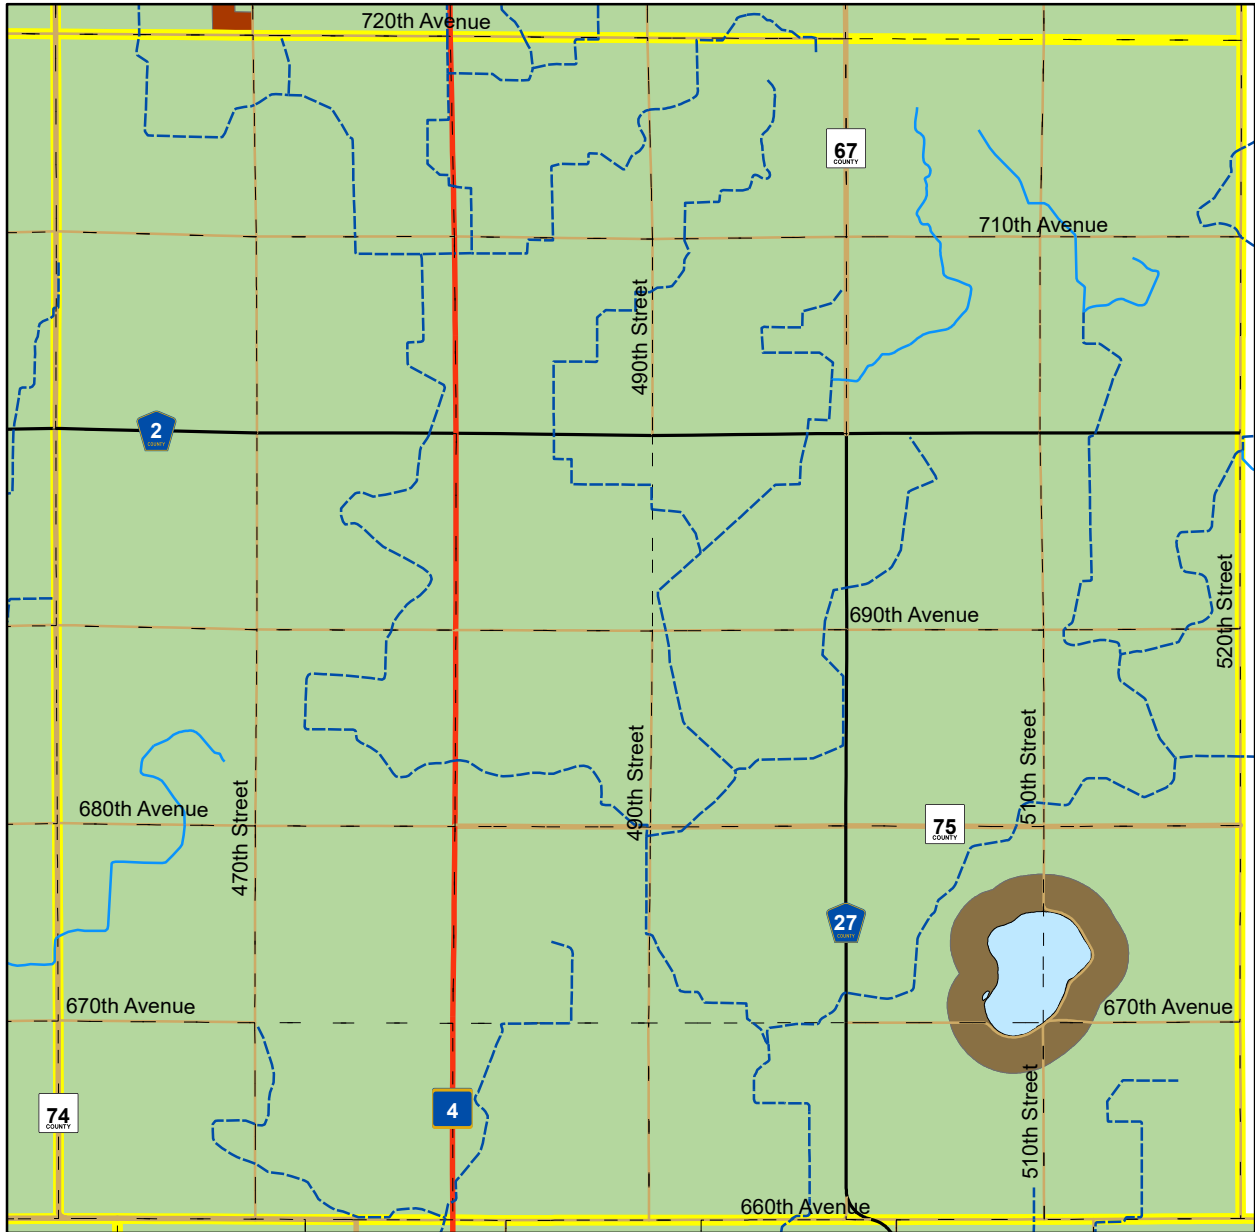

# Renville County, MN

## Wellington Township

## Zoning Map

March 2019

### Zoning Districts

- |   |  |   |
|---|--|---|
|  Agricultural (A)              |  US & MN Highways |  Drainage Ditch |
|  Commercial / Industrial (CI)  |  C.S.A.H.         |  Stream         |
|  HealthCare / Mixed Use (HCMU) |  County Roads     |  Lakes & Rivers |
|  Incorporated Cities (IC)      |  Township Roads   |   |
|  Rural Residential (RR)        |  Municipal_Roads  |   |
|  Shoreland (SH)                |  |   |
|  Urban Expansion (UE)          |  |   |