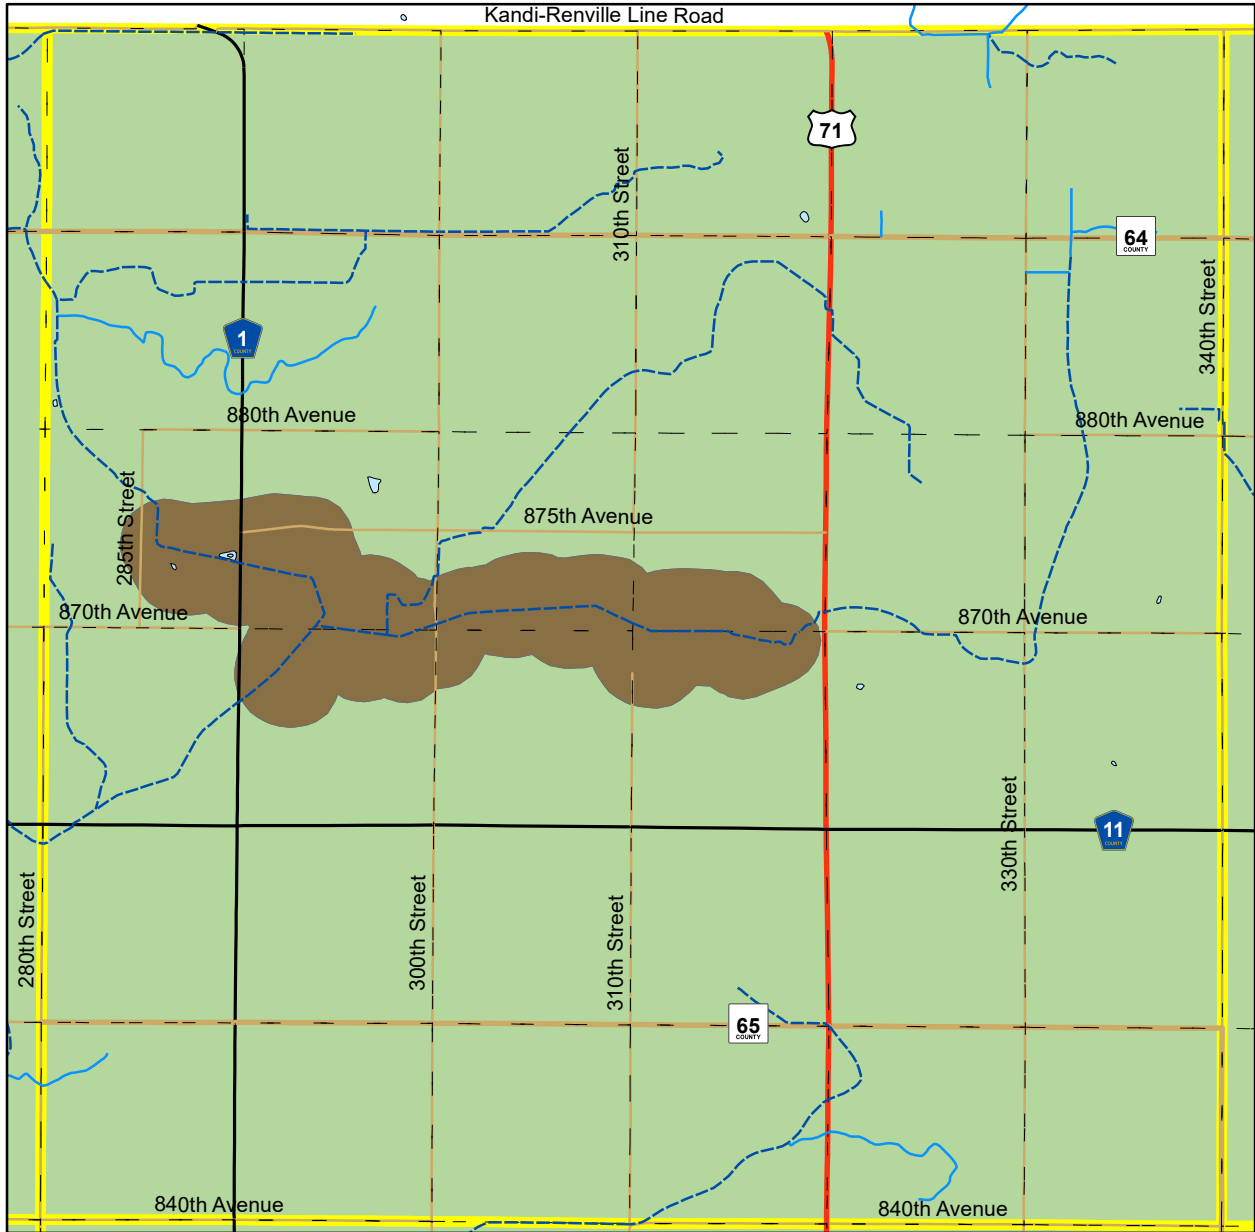

Renville County, MN

Winfield Township

Zoning Map

March 2019

Zoning Districts

- | | | |
|---|--|---|
|  Agricultural (A) |  US & MN Highways |  Drainage Ditch |
|  Commercial / Industrial (CI) |  C.S.A.H. |  Stream |
|  HealthCare / Mixed Use (HCMU) |  County Roads |  Lakes & Rivers |
|  Incorporated Cities (IC) |  Township Roads | |
|  Rural Residential (RR) |  Municipal_Roads | |
|  Shoreland (SH) | | |
|  Urban Expansion (UE) | | |