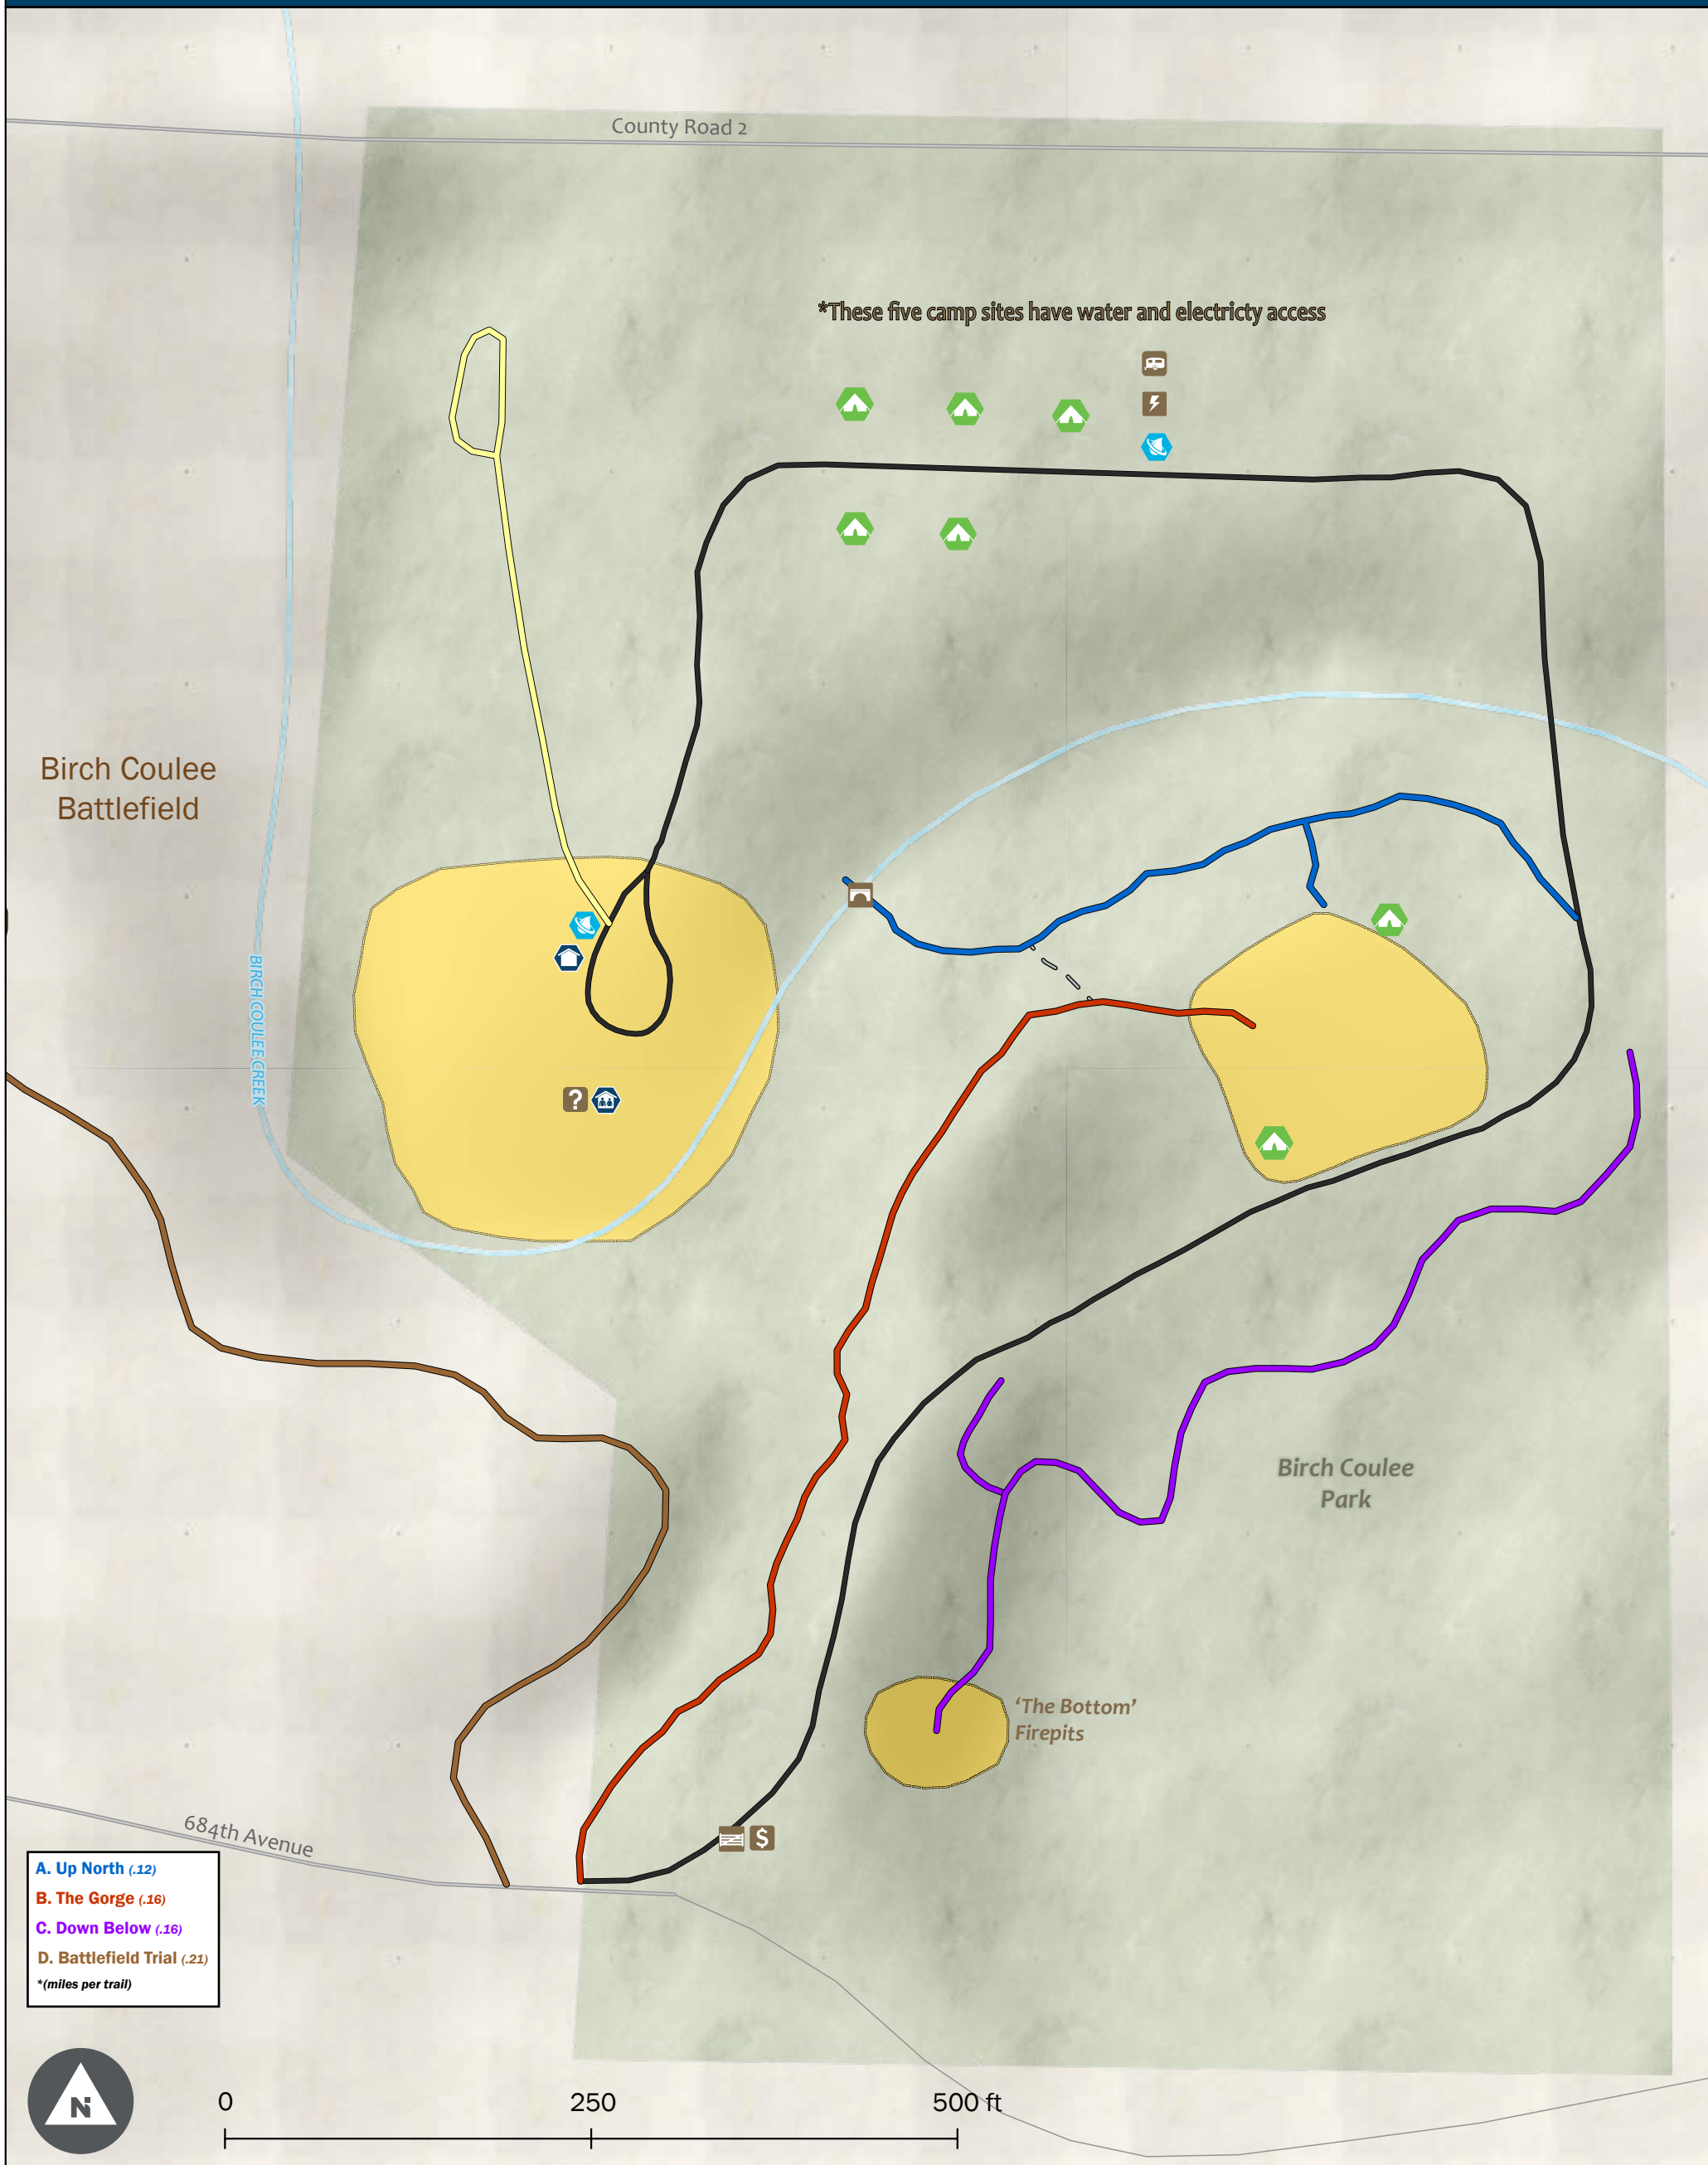

Birch Coulee County Park - Feature

Boundaries

- Camp Slot
- Common Area
- Park
- State Park
- Water

4 unique trails shown with distinct colors

Amenities

- Boat Landing
- Fishing Pier
- Horse Camp
- Regular Campsite
- Restroom
- Shelter
- Water Fixtures

Points of Interest

- Bridge
- Canoe Access
- Dump Station
- Electricity Hook-Up
- Gate
- Handicapped Parking
- Historic Site
- Horse Tie
- Information Kiosk
- Manure Bunker

- Natural Features
- Parking
- Paybox
- Playground
- Severe Weather Siren
- Storage Shed
- Tent Campsite
- Trail Marker
- Trailer Areas
- Water Crossing