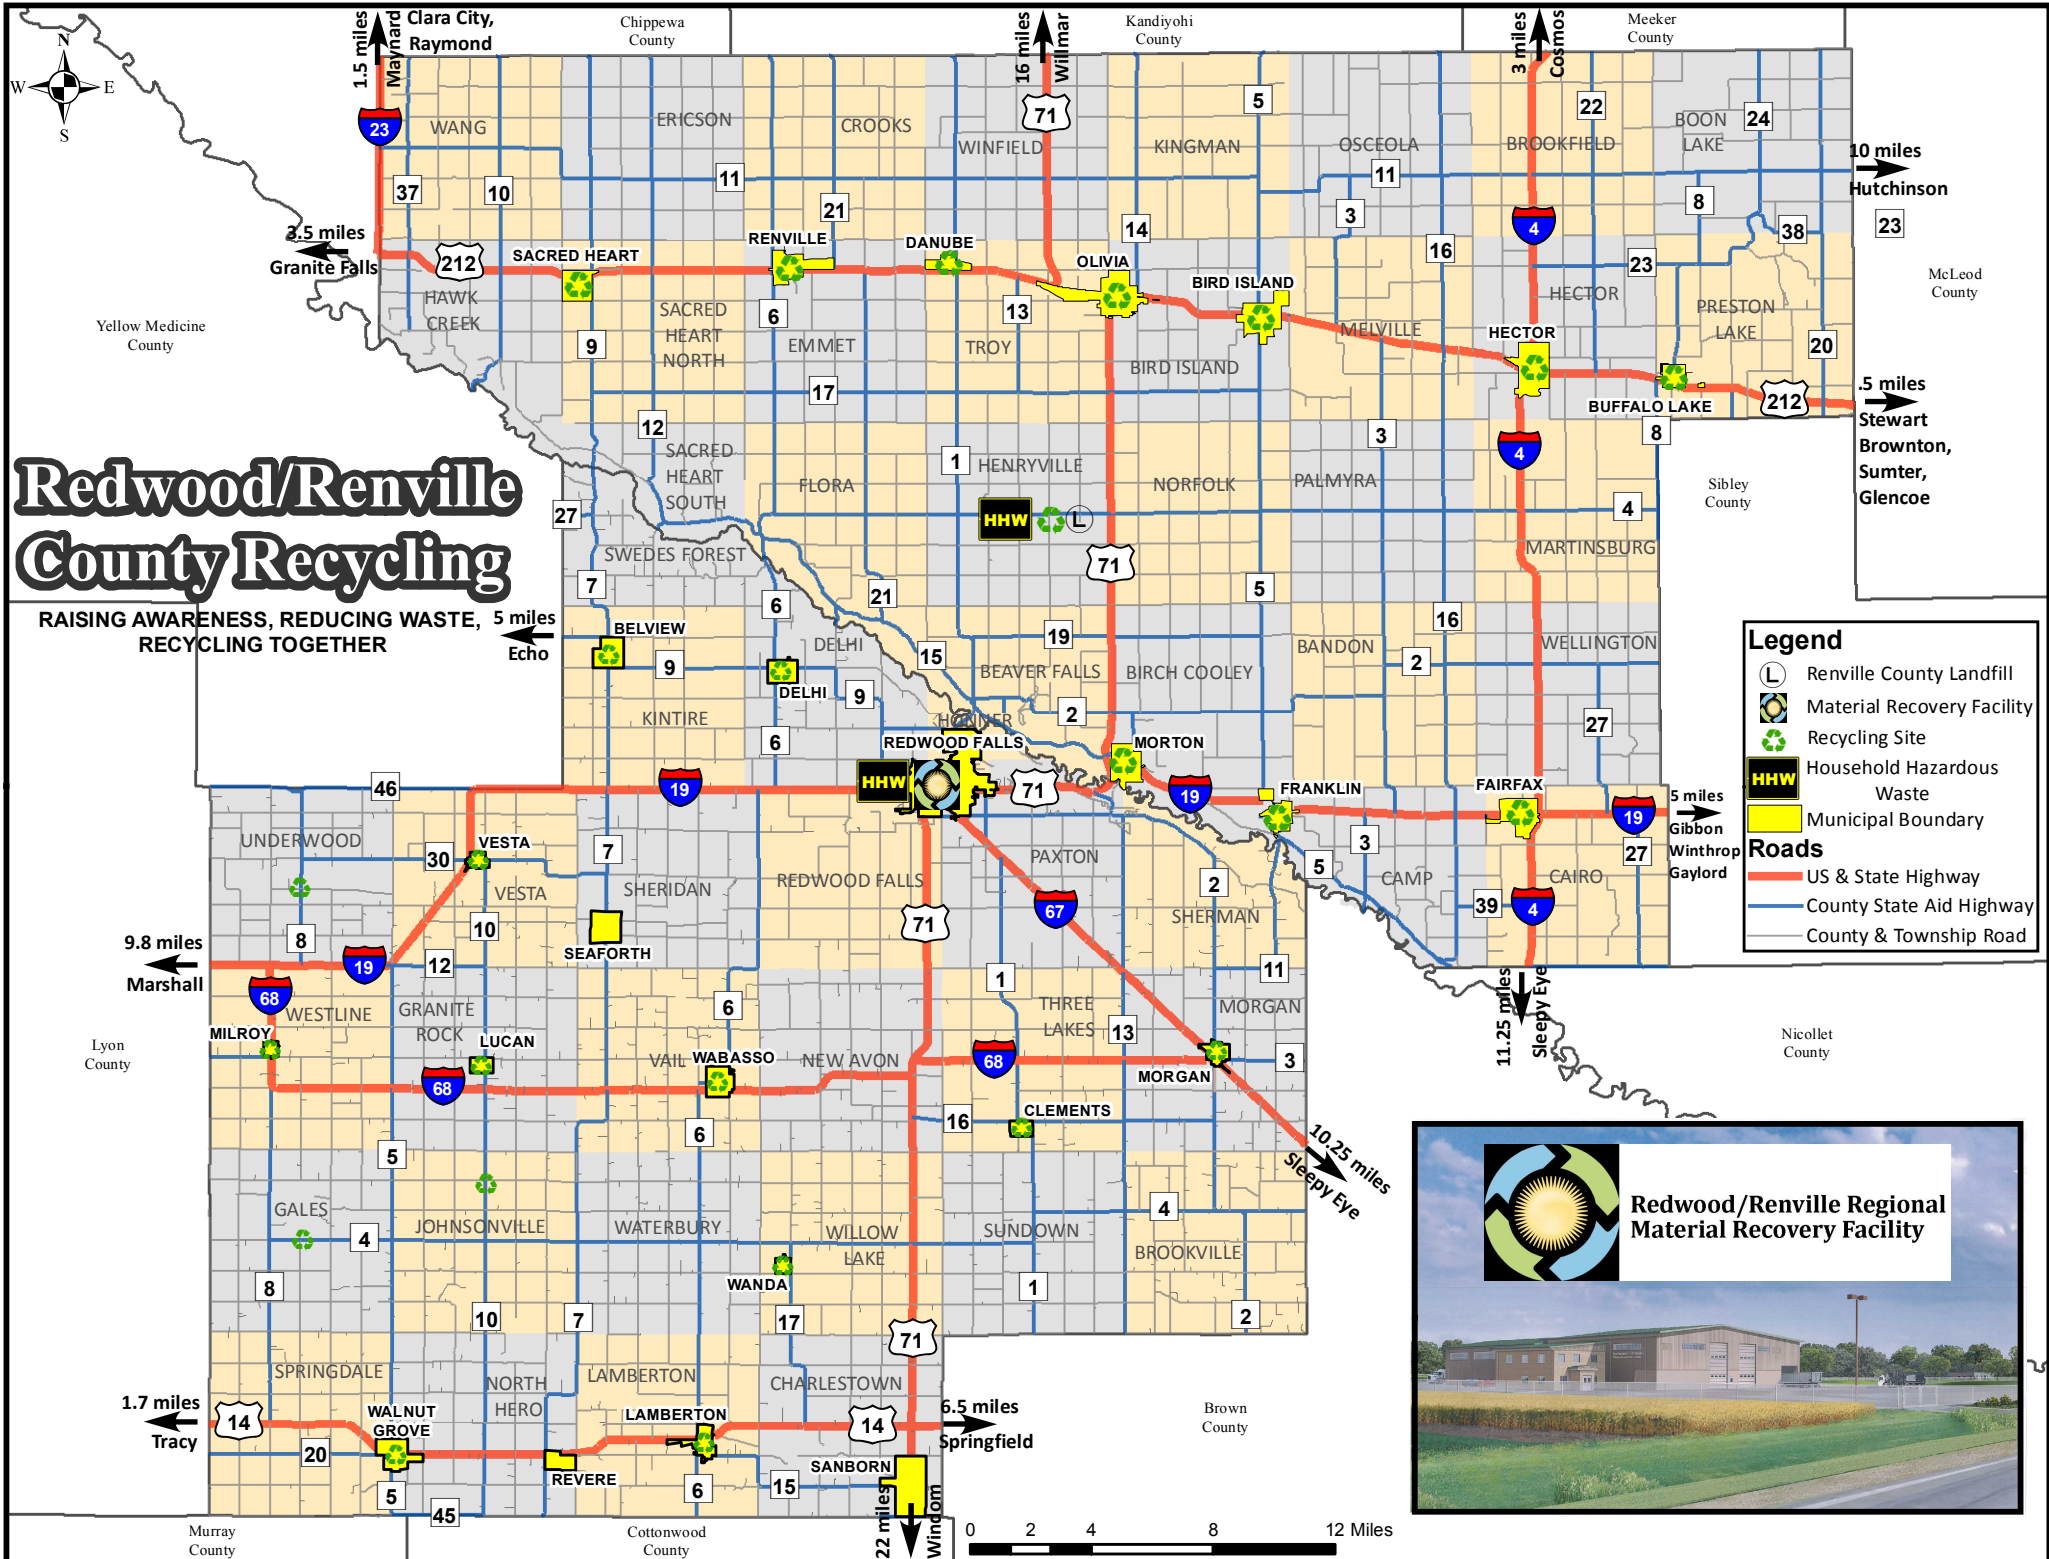

Redwood/Renville County Recycling

RAISING AWARENESS, REDUCING WASTE, RECYCLING TOGETHER

Legend

- (L) Renville County Landfill
- ♻️ Material Recovery Facility
- ♻️ Recycling Site
- HHW Household Hazardous Waste
- Yellow square Municipal Boundary

Roads

- Red line US & State Highway
- Blue line County State Aid Highway
- Grey line County & Township Road